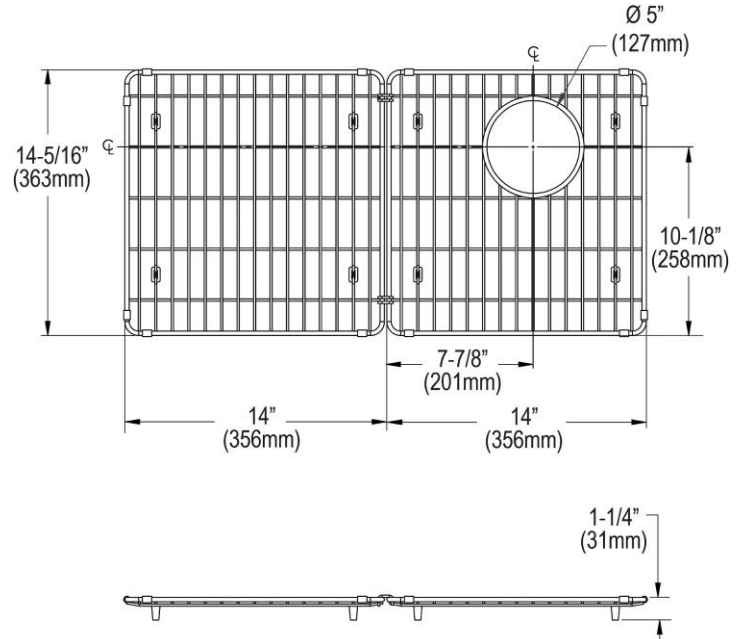

Material:	Stainless Steel
Dimensions:	28-1/4" x 14-5/16" x 1-1/4"
Fits Bowl Size(s):	30-5/16" x 16-13/32"

Special Note: For bowls with rear right drain opening.

AMERICAN PRIDE. A LIFETIME TRADITION.
Like your family, the Elkay family has values and traditions that endure. For almost a century, Elkay has been a family-owned and operated company, providing thousands of jobs that support our families and communities.

[Clean and Care Manual (PDF)](#)

[Clean and Care Manual (PDF)](#)

[Warranty (PDF)](#)