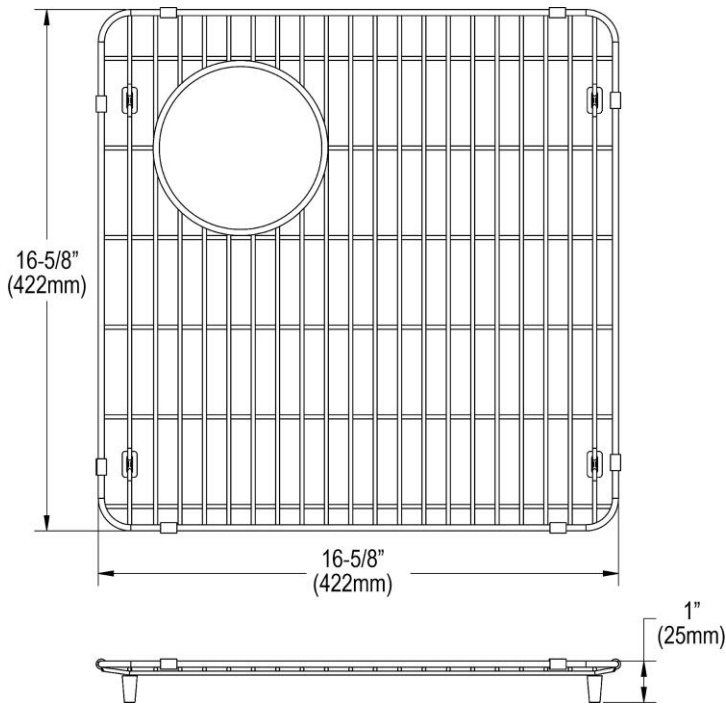

AMERICAN PRIDE. A LIFETIME TRADITION.

Like your family, the Elkay family has values and traditions that endure. For almost a century, Elkay has been a family-owned and operated company, providing thousands of jobs that support our families and communities.

[Clean and Care Manual (PDF)](#)

[Clean and Care Manual (PDF)](#)

[Warranty (PDF)](#)