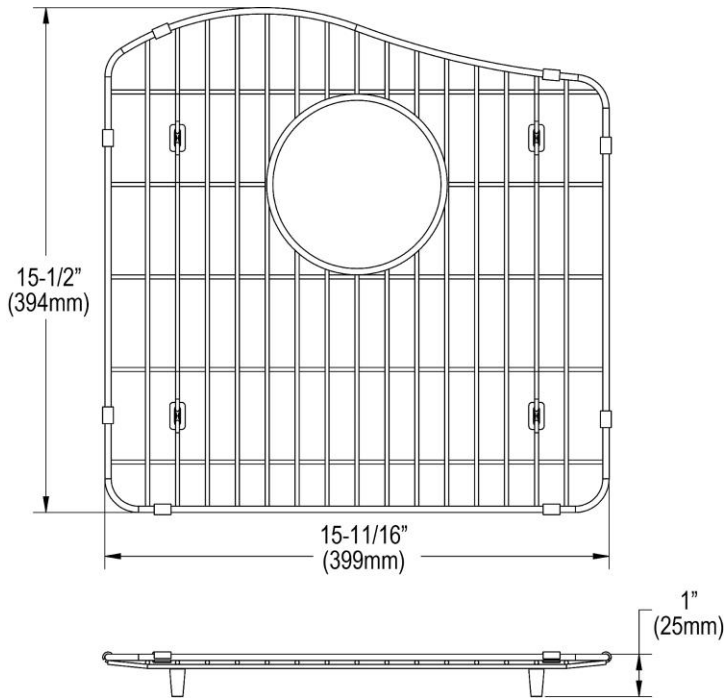

AMERICAN PRIDE. A LIFETIME TRADITION.

Like your family, the Elkay family has values and traditions that endure. For almost a century, Elkay has been a family-owned and operated company, providing thousands of jobs that support our families and communities.

[Clean and Care Manual (PDF)](#)

[Clean and Care Manual (PDF)](#)

[Warranty (PDF)](#)