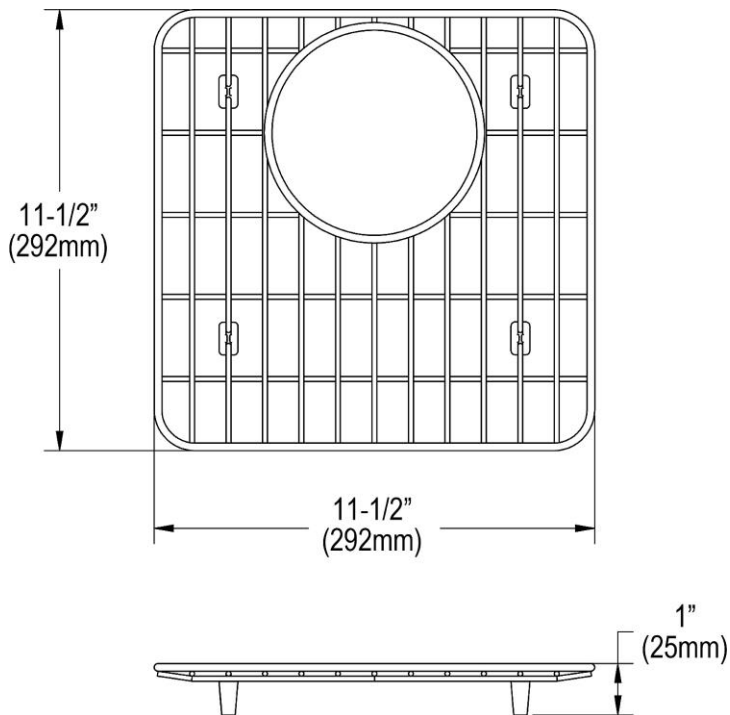

AMERICAN PRIDE. A LIFETIME TRADITION.

Like your family, the Elkay family has values and traditions that endure. For almost a century, Elkay has been a family-owned and operated company, providing thousands of jobs that support our families and communities.

[Clean and Care Manual (PDF)](#)

[Clean and Care Manual (PDF)](#)

[Warranty (PDF)](#)