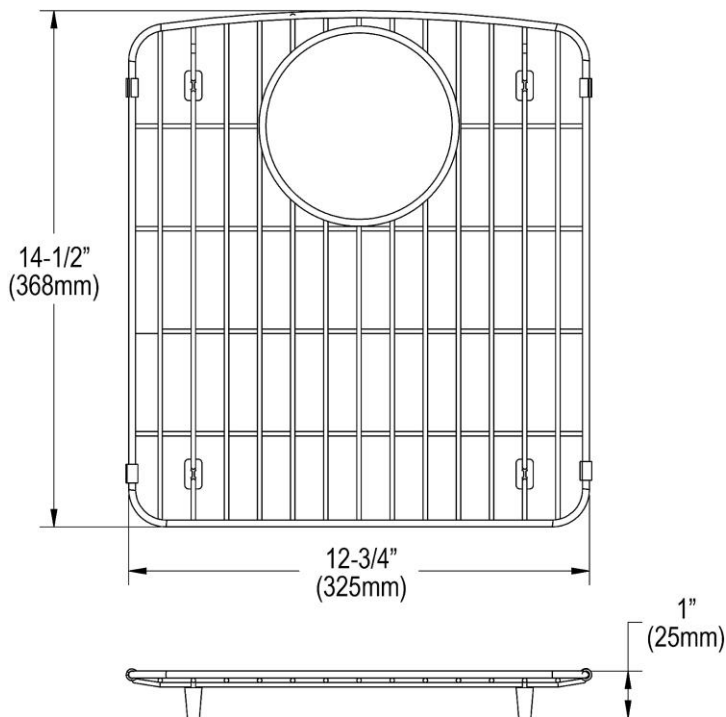

AMERICAN PRIDE. A LIFETIME TRADITION.

Like your family, the Elkay family has values and traditions that endure. For almost a century, Elkay has been a family-owned and operated company, providing thousands of jobs that support our families and communities.

[Clean and Care Manual (PDF)](#)

[Clean and Care Manual (PDF)](#)

[Warranty (PDF)](#)