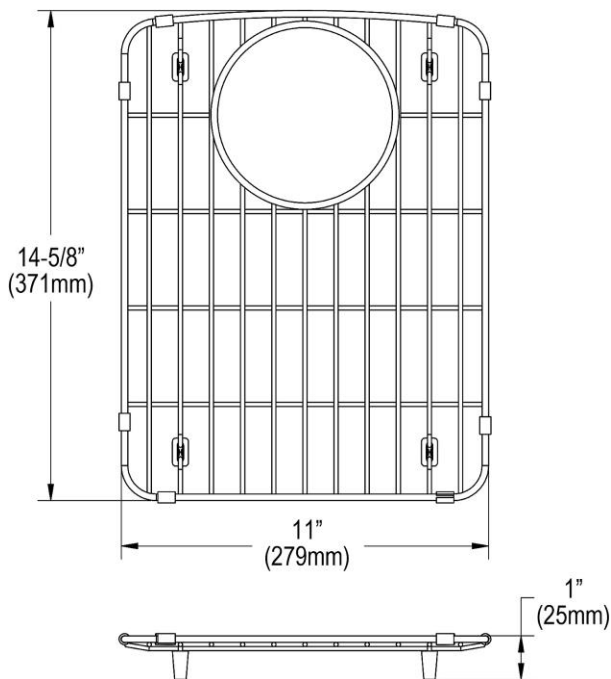

AMERICAN PRIDE. A LIFETIME TRADITION.

Like your family, the Elkay family has values and traditions that endure. For almost a century, Elkay has been a family-owned and operated company, providing thousands of jobs that support our families and communities.

[Clean and Care Manual (PDF)](#)

[Clean and Care Manual (PDF)](#)

[Warranty (PDF)](#)