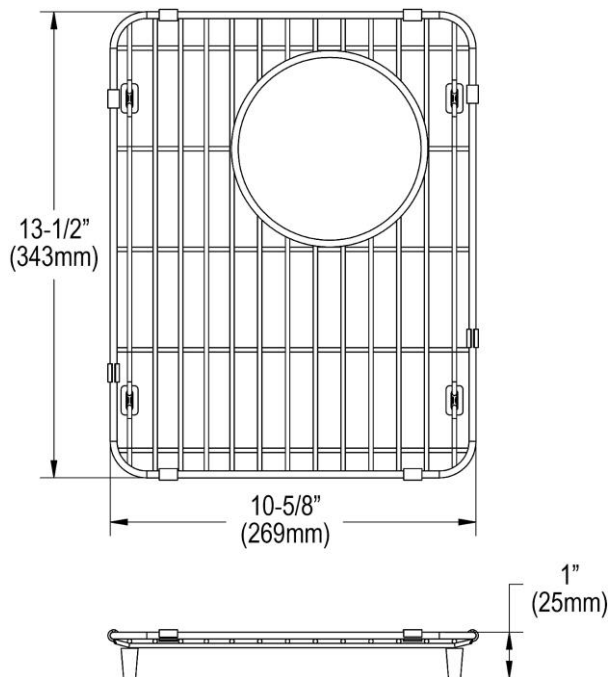

AMERICAN PRIDE. A LIFETIME TRADITION.

Like your family, the Elkay family has values and traditions that endure. For almost a century, Elkay has been a family-owned and operated company, providing thousands of jobs that support our families and communities.

[Clean and Care Manual (PDF)](#)

[Clean and Care Manual (PDF)](#)

[Warranty (PDF)](#)