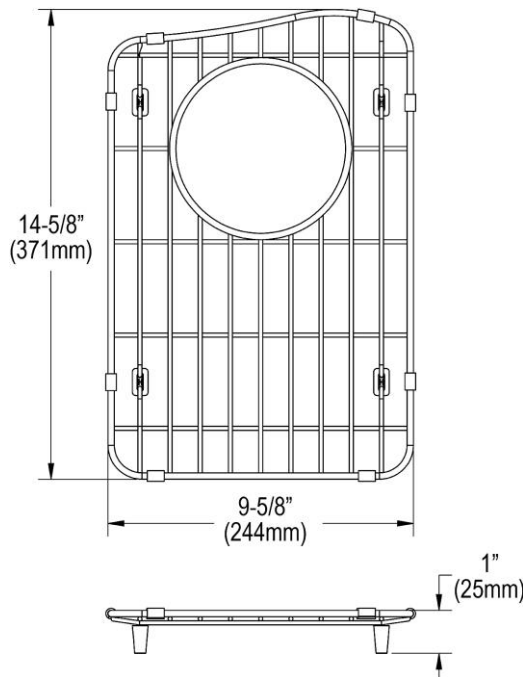

AMERICAN PRIDE. A LIFETIME TRADITION.

Like your family, the Elkay family has values and traditions that endure. For almost a century, Elkay has been a family-owned and operated company, providing thousands of jobs that support our families and communities.

[Clean and Care Manual (PDF)](#)

[Clean and Care Manual (PDF)](#)

[Warranty (PDF)](#)