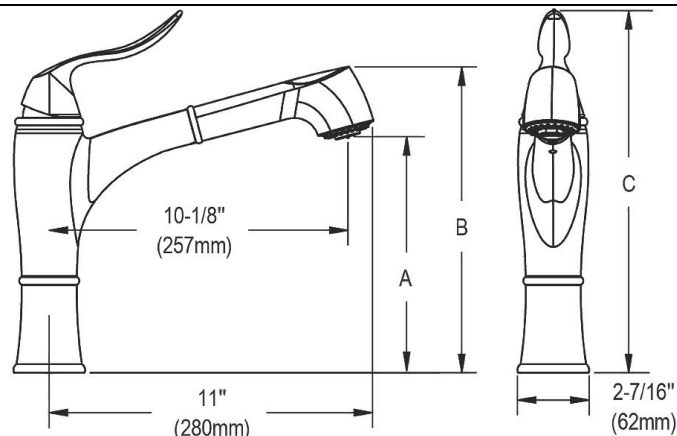

Mounting Type:	Deck Mount
Special Features:	Low Flow Solid Brass Construction
Spray Type:	Pull Out
Finish:	Brushed Nickel (NK), Chrome (CR), Oil Rubbed Bronze (RB), Polished Nickel (PN)
Handle Type:	Lever Handle
Deck Clearance:	8"
Spout Reach:	10-1/8"
Spout Height:	12-1/4"
Hole Drillings:	1
Material:	Brass
Valve Type:	Ceramic Disc
Valve Connection:	3/8" Female Compression Hose Assembly
Flow Rate:	1.75 GPM
Faucet Hole Size (min):	1-3/8"
Countertop Thickness:	3
Spout Swing Rotation:	110°
Spout Type:	Pull-out Spray
Spray Functions:	Aerated, Spray, Chrome Plated Brass Hand Spray Hose

A: Mid Rise 6-1/8" (156mm) Hi Rise 8" (204mm)
B: Mid Rise 8-1/2" (216mm) Hi Rise 10-3/8" (264mm)
C: Mid Rise 10-1/2" (266mm) Hi Rise 12-1/4" (311mm)

P38110XX
Set screw plug

In keeping with our policy of continuing product improvement, Elkay reserves the right to change product specifications without notice. Please visit elkay.com for the most current version of Elkay product specification sheets. This specification describes an Elkay product with design, quality, and functional benefits to the user. When making a comparison of other producers' offerings, be certain these features are not overlooked.