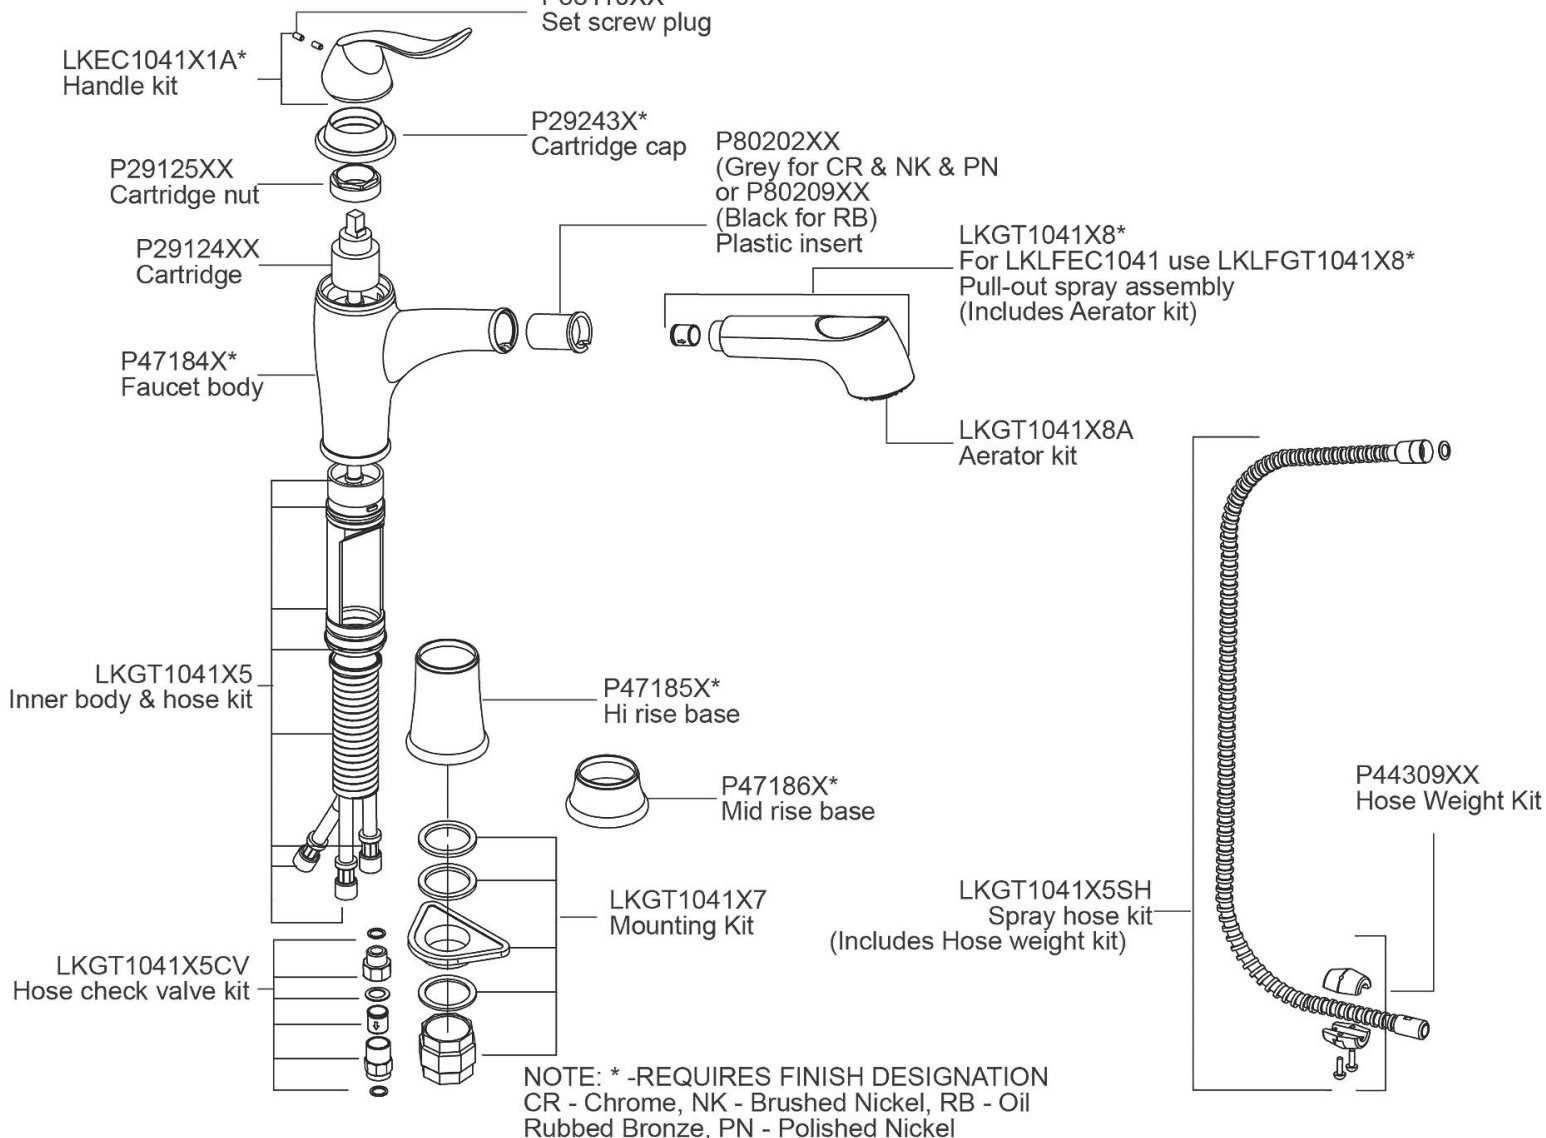

PRODUCT SPECIFICATIONS

Elkay Explore Single Hole Kitchen Faucet with Pull-out Spray Lever Handle with Hi and Mid-rise Base Options. Faucet has a flow rate of 1.75 GPM, and is made of Brass material, with a Ceramic Disc valve. Faucet requires 1 faucet holes.

Mounting Type:	Deck Mount
Special Features:	Low Flow Solid Brass Construction
Spray Type:	Pull Out
Finish:	Brushed Nickel (NK), Chrome (CR), Oil Rubbed Bronze (RB), Polished Nickel (PN)
Handle Type:	Lever Handle
Deck Clearance:	8"
Spout Reach:	10-1/8"
Spout Height:	12-1/4"
Hole Drillings:	1
Material:	Brass
Valve Type:	Ceramic Disc
Valve Connection:	3/8" Female Compression Hose Assembly
Flow Rate:	1.75 GPM
Faucet Hole Size (min):	1-3/8"
Countertop Thickness:	3
Spout Swing Rotation:	110°
Spout Type:	Pull-out Spray
Spray Functions:	Aerated, Spray, Chrome Plated Brass Hand Spray Hose

Product Compliance: ADA & ICC A117.1
ASME A112.18.1/CSA B125.1
NSF 61
NSF 372 (lead free)

[Clean and Care Manual \(PDF\)](#)
[Installation Instructions \(PDF\)](#)
[Limited Lifetime Warranty \(PDF\)](#)

A: Mid Rise 6-1/8" (156mm) Hi Rise 8" (204mm)
B: Mid Rise 8-1/2" (216mm) Hi Rise 10-3/8" (264mm)
C: Mid Rise 10-1/2" (266mm) Hi Rise 12-1/4" (311mm)

P38110XX
Set screw plug

In keeping with our policy of continuing product improvement, Elkay reserves the right to change product specifications without notice. Please visit elkay.com for the most current version of Elkay product specification sheets. This specification describes an Elkay product with design, quality, and functional benefits to the user. When making a comparison of other producers' offerings, be certain these features are not overlooked.