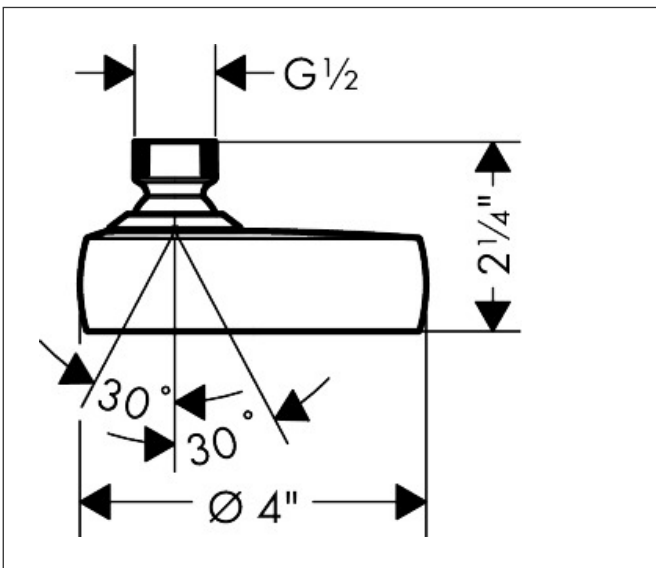

Drawing

Technology

Spray Types

Codes / Standards

- WaterSense/IAPMO/7286/Showers