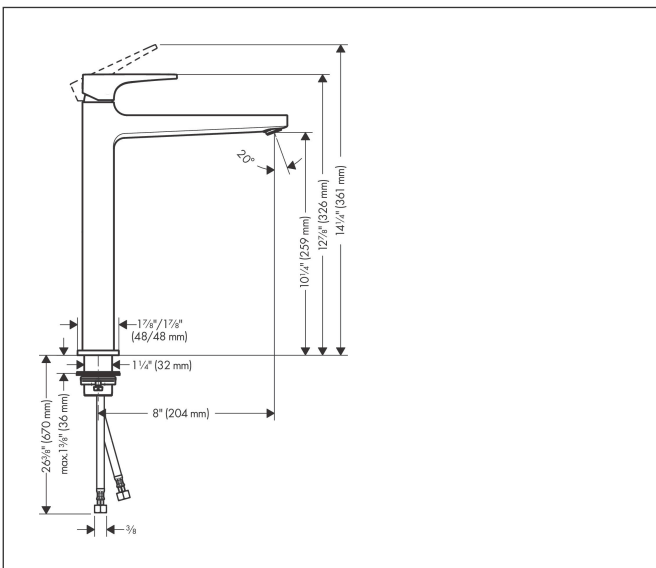

Brand hansgrohe
 Art. Name **Metropol** Single-Hole Faucet 260 with Lever Handle, 1.2 GPM
 Art. Nr. 32513821
 Surface Brushed Nickel
 Pos. 1

Product Picture

Features

- Handle design: lever handle
- Spray pattern: aerated spray
- Maximum flow rate (at 3 bar): 4.5 l/min
- Ceramic cartridge

Drawing

Technology