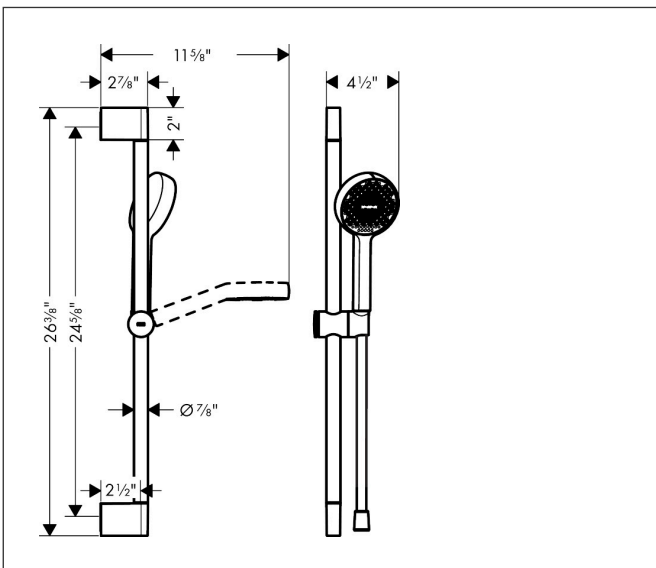

Drawing

Technology

Spray Types

Codes / Standards

- WaterSense/IAPMO/7286/Showers
- CEC/California/Watersaving