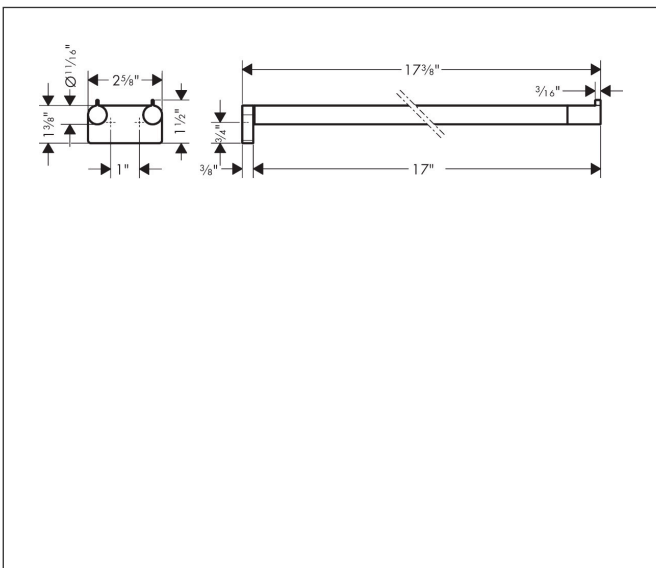

Brand hansgrohe
 Art. Name **AddStoris S** Dual Towel Bar
 Art. Nr. 41787670
 Surface Matte Black
 Pos. 1

Product Picture

Features

- Wall-mounted
- Metal
- Metal holder
- Fixed
- With mounting material
- Concealed fastening

Drawing

Technology