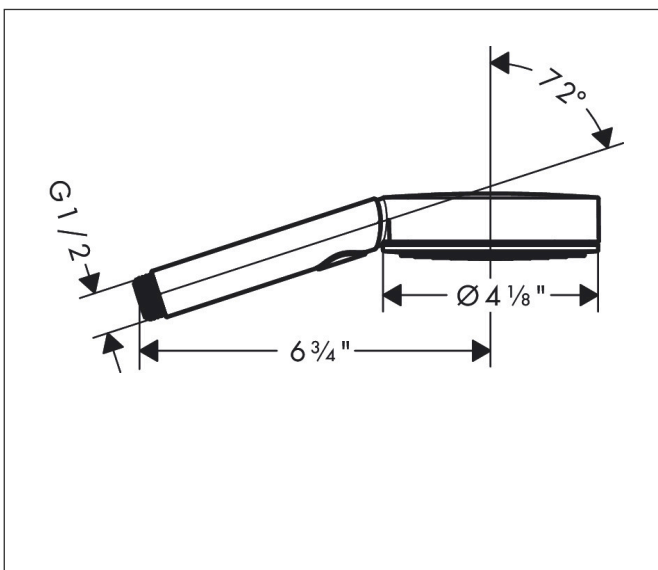

Brand hansgrohe
 Art. Name **Pulsify Select S** Handshower 105 3-Jet Relaxation, 1.5 GPM
 Art. Nr. 24115821
 Product Finish brushed nickel
 Pos. 7

Product Picture

Drawing

Features

- Spray modes: PowderRain, IntenseRain, Pulsating Massage
- Select button for comfortable alternation of spray modes
- Spray face finish: graphite
- Flow: 1.5 GPM (5.7 L/Min)