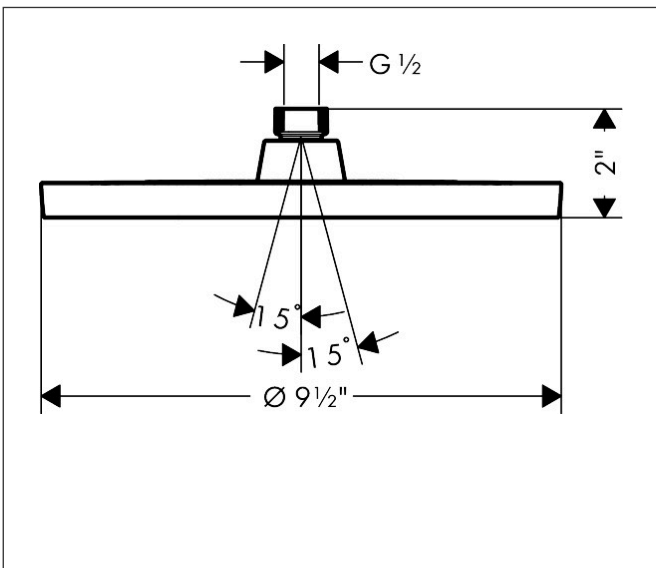

Brand hansgrohe
 Art. Name **Activera S** Showerhead 240 1-Jet, 1.75 GPM
 Art. Nr. 28057821
 Surface Brushed Nickel
 Pos. 1

Product Picture

Drawing

Features

- Showerhead size: 9 1/2"
- Spray type: Rain
- FlexPower: nozzles automatically adjust to water pressure by opening and closing
- QuickClean+: avoid limescale deposits thanks to the elasticity of the nozzles
- Maximum flow rate : 1.75 GPM