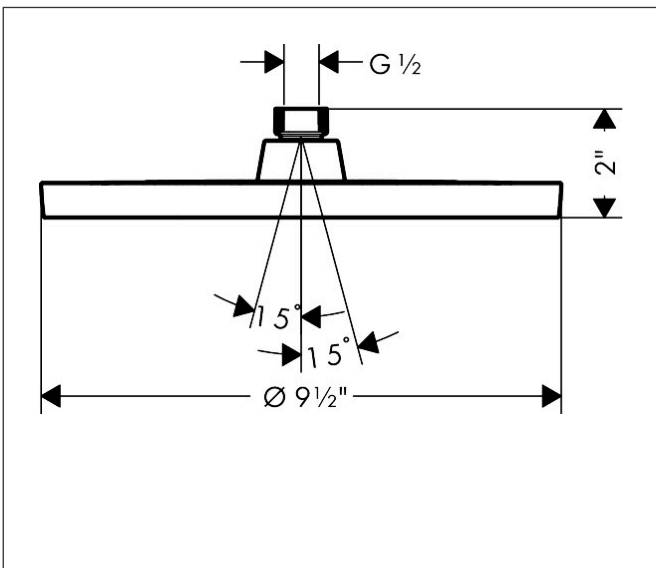

Brand hansgrohe
 Art. Name **Activera S** Showerhead 240 1-Jet, 2.5 GPM
 Art. Nr. 28056671
 Surface Matte Black
 Pos. 1

Product Picture

Features

- Showerhead size: 9 1/2"
- Spray type: Rain
- FlexPower: nozzles automatically adjust to water pressure by opening and closing
- QuickClean+: avoid limescale deposits thanks to the elasticity of the nozzles
- Maximum flow rate : 2.5 GPM

Drawing

Technology

Spray Types