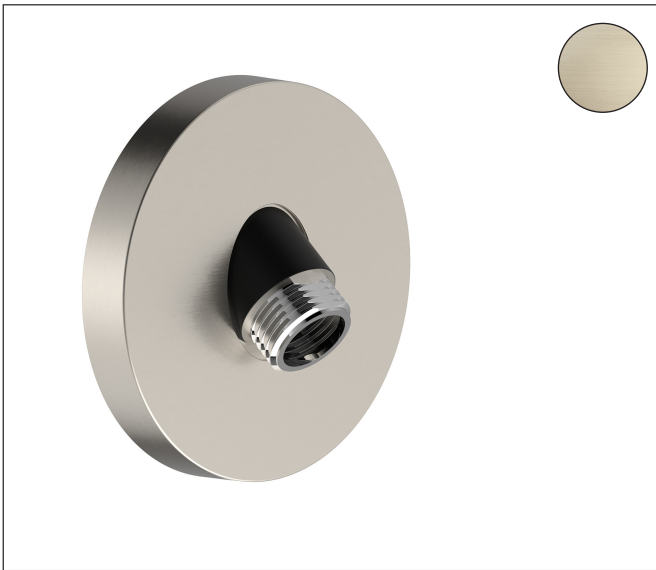

Brand hansgrohe
 Art. Name **Activera** Shower Arm
 Art. Nr. 28099821
 Surface Brushed Nickel
 Pos. 1

Product Picture

Features

- Mounting material, wall outlet, assembly instruction

Drawing