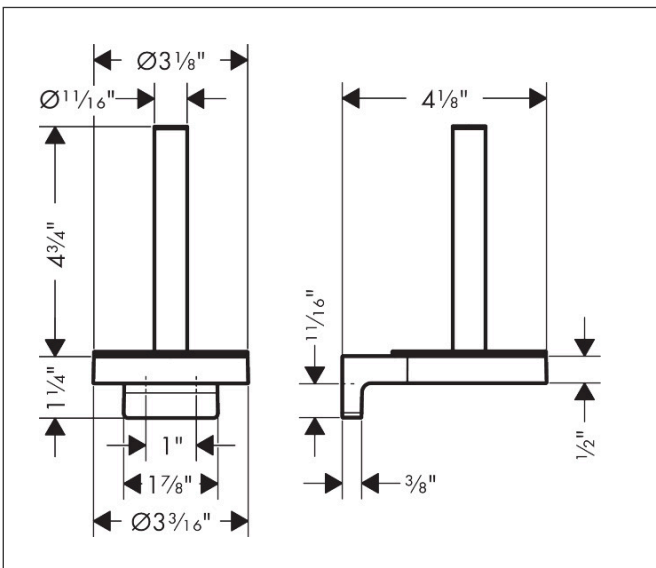

Brand hansgrohe
Art. Name **AddStoris S** Spare Toilet Paper Holder
Art. Nr. 41786830
Surface Polished Nickel
Pos. 1

Product Picture

Features

- Wall-mounted
- Metal
- With mounting material
- Concealed fastening

Drawing

Technology