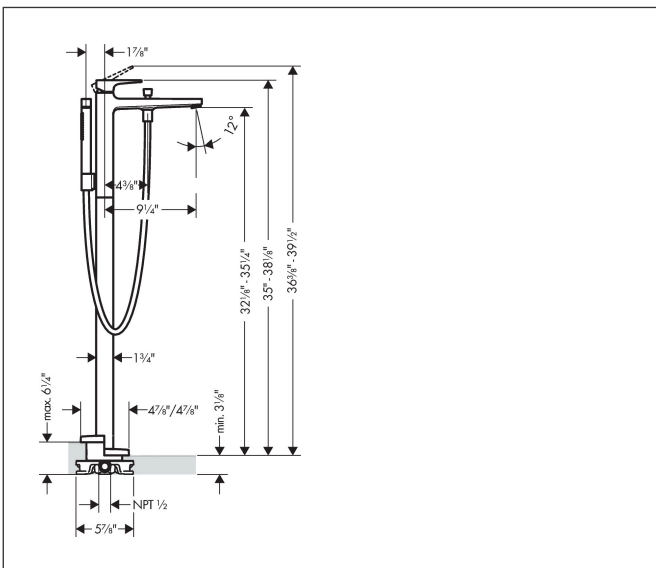

Brand hansgrohe
 Art. Name **Metropol** Freestanding Tub Filler Trim with Lever Handle and 1.75 GPM Handshower
 Art. Nr. 32532001
 Surface Chrome
 Pos. 1

Product Picture

Features

- Spray type handshower: IntenseRain, Stream
- Maximum flow rate (at 3 bar): 20 l/min
- Flow rate of handshower (at 3 bar): 6.6 l/min
- Ceramic cartridge
- Non-return valve

Drawing

Technology

Spray Types