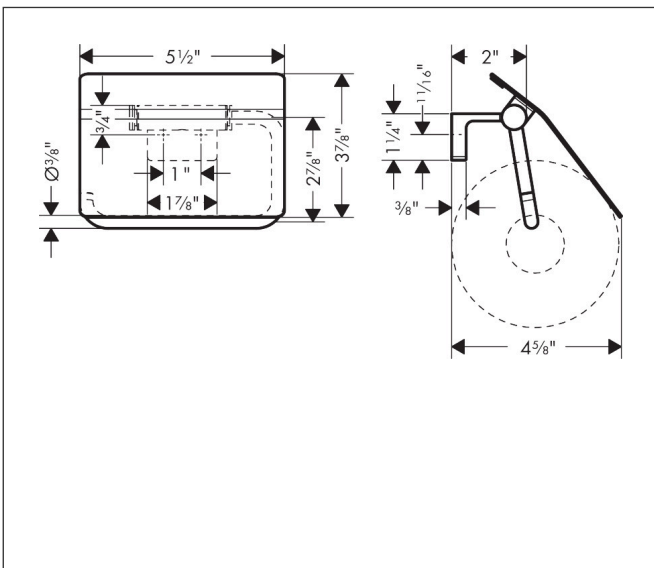

Brand hansgrohe
 Art. Name **AddStoris S** Toilet Paper Holder with Cover
 Art. Nr. 41783250
 Surface Brushed Gold Optic
 Pos. 1

Product Picture

Features

- Wall-mounted
- Metal
- With mounting material
- Concealed fastening

Drawing

Technology