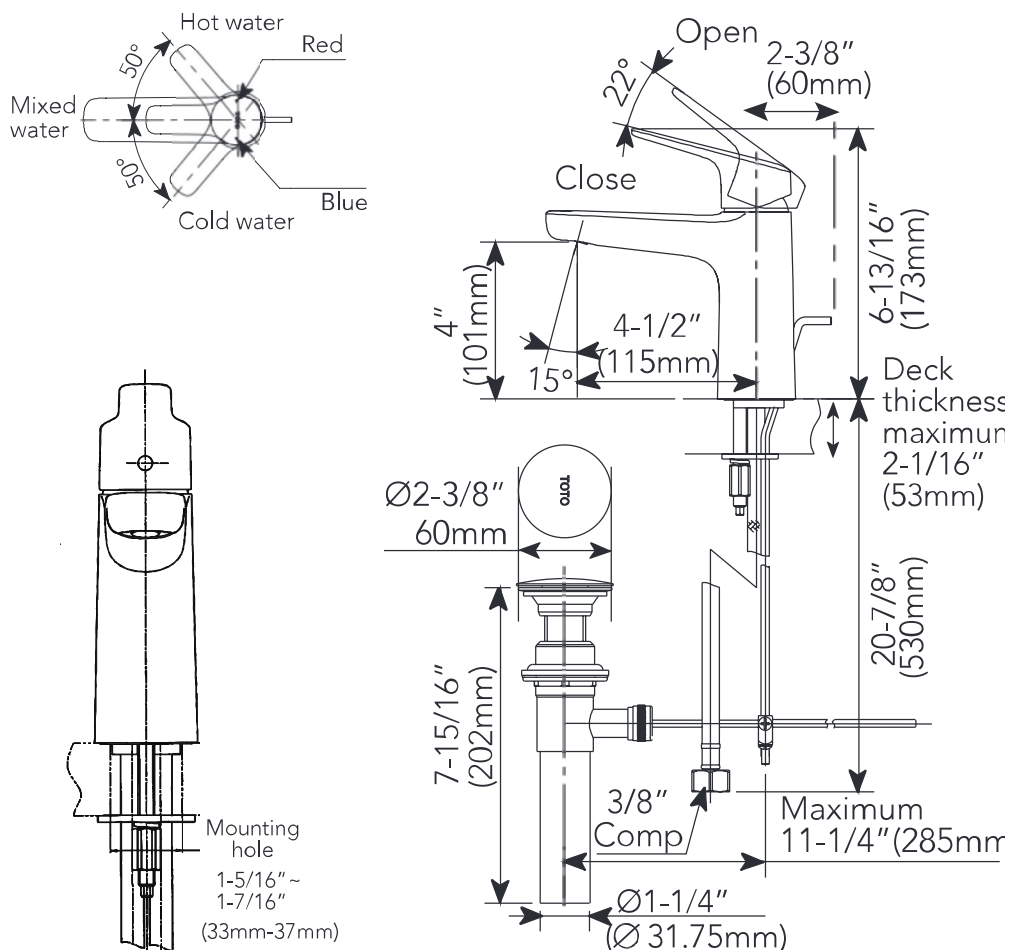

### SPECIFICATIONS

<b>Material</b>	Brass
<b>Maximum Flow Rate</b>	1.2 gpm (4.5 lpm)
<b>Warranty</b>	Lifetime Limited Warranty (Residential Use) One Year (Commercial Use)
<b>Shipping Dimensions</b>	23-1/4" x 9" x 3-1/2"
<b>Shipping Weight</b>	5.7 lbs

### DIMENSIONS

**TOTO®**

These dimensions and specifications are subject to change without notice