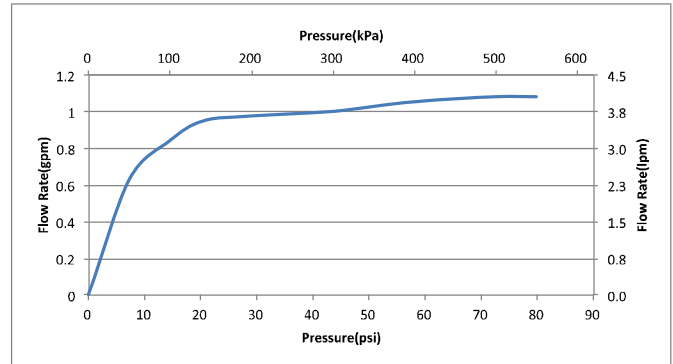

TLG03301U

GS Single-Handle Faucet

SPECIFICATIONS

Material	Brass
Maximum Flow Rate	1.2 gpm (4.5 lpm)
Warranty	Lifetime Limited Warranty (Residential Use) One Year (Commercial Use)
Shipping Dimensions	23-1/4" x 9" x 3-1/2"
Shipping Weight	5.7 lbs

INSTALLATION NOTES