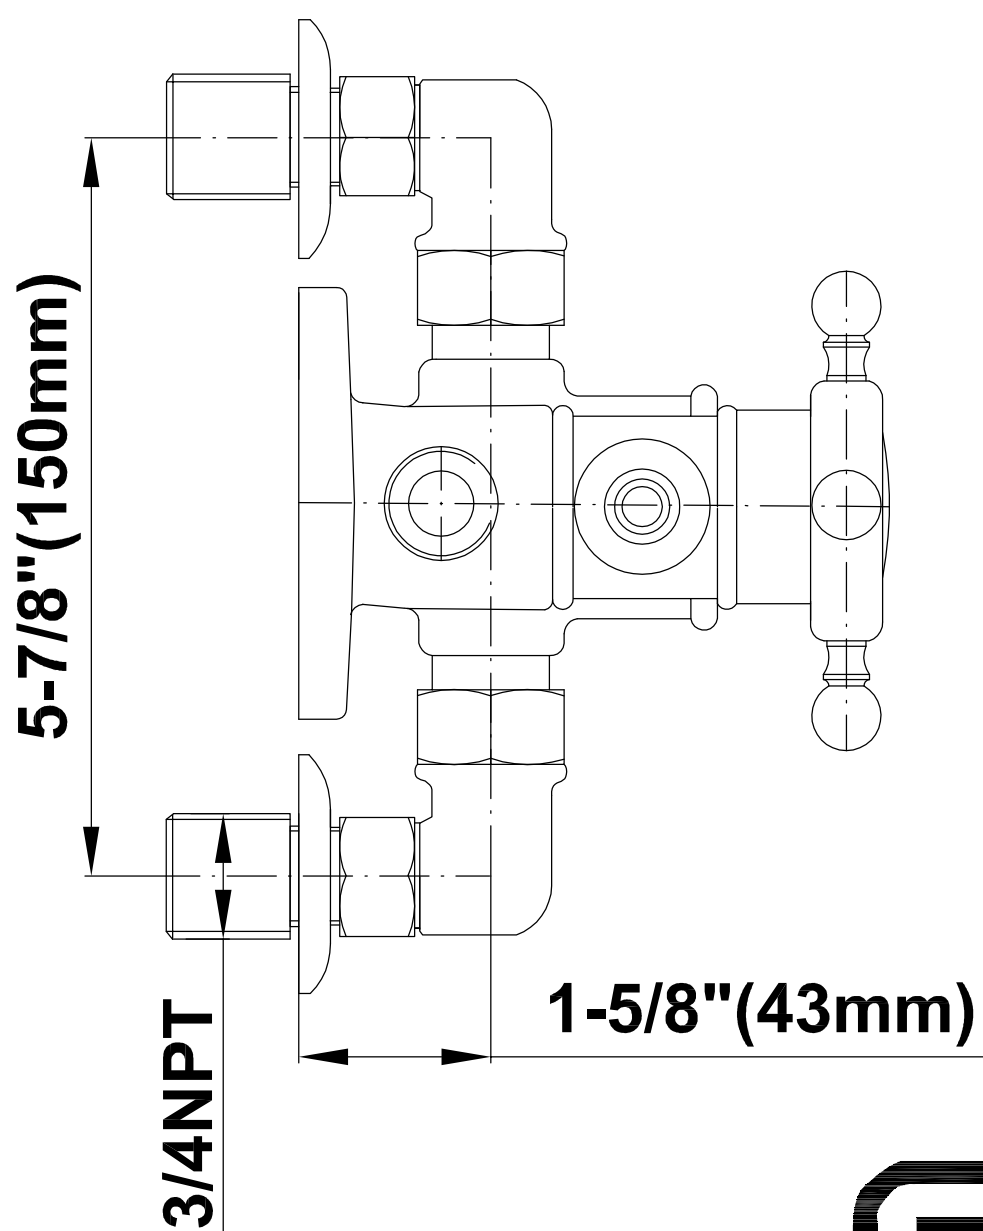

SHOWER
Exposed Thermostatic Shower
System w/Handshower (Rough &
Trim)
CD2.02-LC1S

GRAFF®

Information

- Showerhead, 20" Shower Arm, Flange
- Includes Matching Handshower w/Ceramic Handle
- Includes 59" long shower hose
- Optional Metal Handshower Handle - Use code CD2.12-***-**
- Flow rates: showerhead \leq 1.8 max gpm, handshower \leq 1.5 max gpm
- ADA
- CALGreen

SHOWER
Traditional 8" Showerhead
G-8410

GRAFF®

Information

- Sunflower shape
- 112 no-clog, easy-clean rubber spray nozzles
- Metal ball-joint allows for showerhead angle adjustment
- Showerhead flow rate ≤ 1.8 max gpm
- Recommend use with ceiling shower arm
- Recommended for use at no more than 10 degrees tilt
- CALGreen

Finishes

G-8410

SHOWER
Exposed Thermostatic Valve
G-8900

GRAFF®

Finishes

G-8900

Exposed Thermostatic Valve

SHOWER
Exposed Riser with Handshower
G-8934-LC1S

GRAFF®

Information

- Includes Matching Handshower w/Ceramic Handle
- Includes 59" long shower hose
- Optional Metal Handshower Handle - Use code CD2.12_***_**
- CALGreen

Finishes

G-8934

Exposed Riser