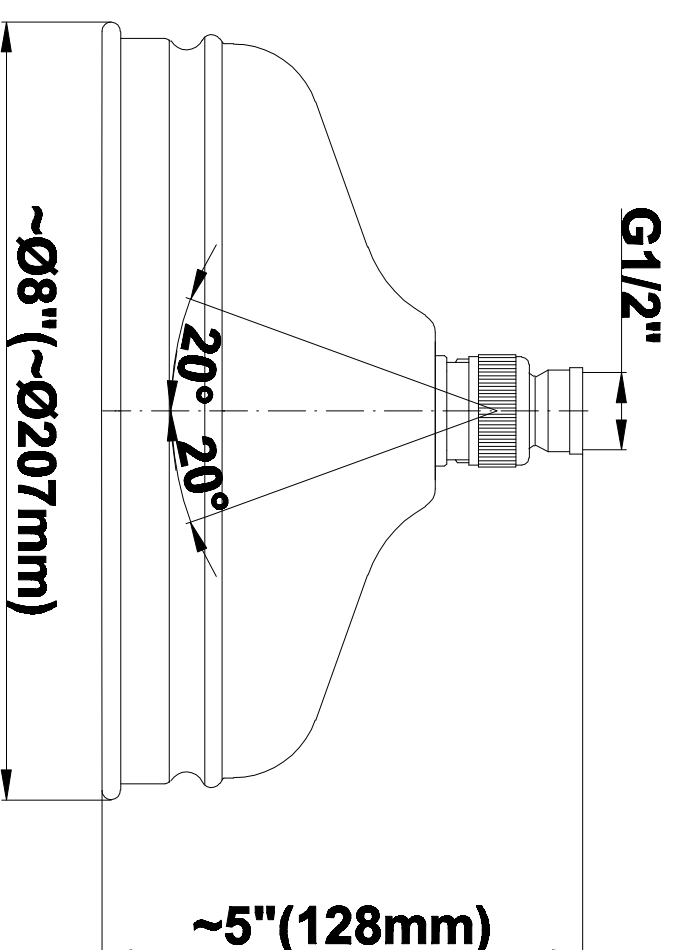

SHOWER
Exposed Thermostatic Shower
System w/Handshower (Rough &
Trim)
CD2.02-LC1S

GRAFF®

Information

- Showerhead, 20" Shower Arm, Flange
- Includes Matching Handshower w/Ceramic Handle
- Includes 59" long shower hose
- Optional Metal Handshower Handle - Use code CD2.12-***-**
- Flow rates: showerhead \leq 1.8 max gpm, handshower \leq 1.5 max gpm
- ADA
- CALGreen

SHOWER
Traditional 8" Showerhead
G-8410

GRAFF®

Information

- Sunflower shape
- 112 no-clog, easy-clean rubber spray nozzles
- Metal ball-joint allows for showerhead angle adjustment
- Showerhead flow rate ≤ 1.8 max gpm
- Recommend use with ceiling shower arm
- Recommended for use at no more than 10 degrees tilt
- CALGreen

Finishes

G-8410

SHOWER
Exposed Thermostatic Valve
G-8900

GRAFF®

Finishes

G-8900

Exposed Thermostatic Valve

SHOWER
Exposed Riser with Handshower
G-8934-LC1S

GRAFF®

Information

- Includes Matching Handshower w/Ceramic Handle
- Includes 59" long shower hose
- Optional Metal Handshower Handle - Use code CD2.12_***_**
- CALGreen

Finishes

G-8934

Exposed Riser