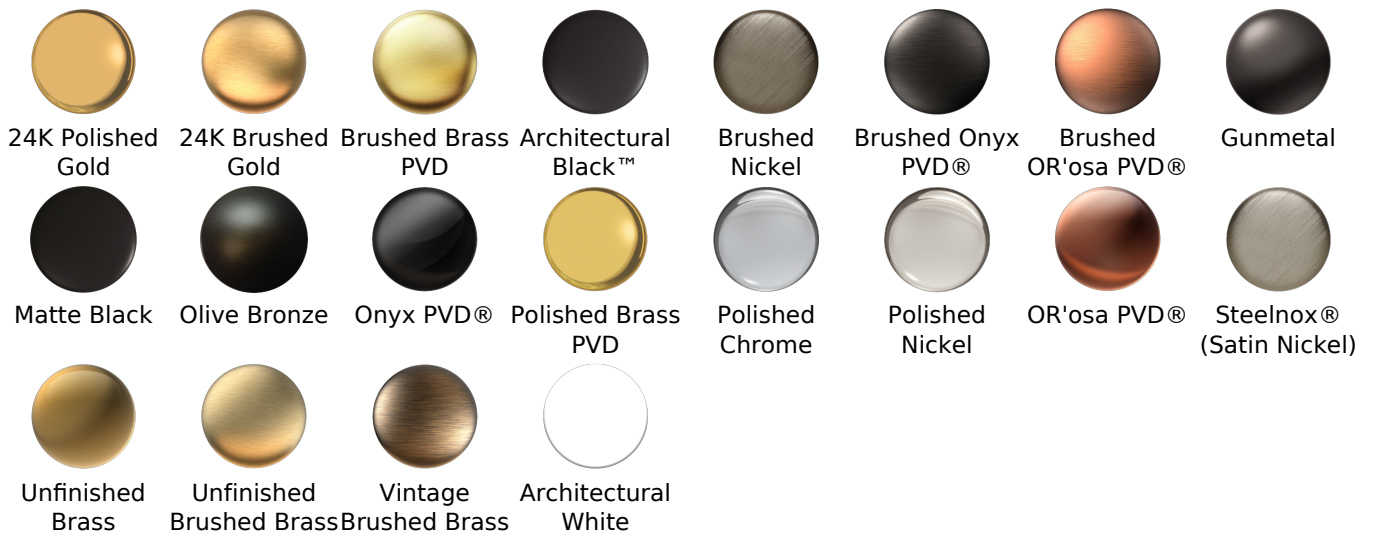

Finishes

G-8410

SHOWER
Exposed Thermostatic Valve
G-8900

GRAFF®

Finishes

G-8900

Exposed Thermostatic Valve

SHOWER
Exposed Riser with Handshower
G-8934-LC1S

GRAFF®

Information

- Includes Matching Handshower w/Ceramic Handle
- Includes 59" long shower hose
- Optional Metal Handshower Handle - Use code CD2.12_***_**
- CALGreen

Finishes

G-8934

Exposed Riser