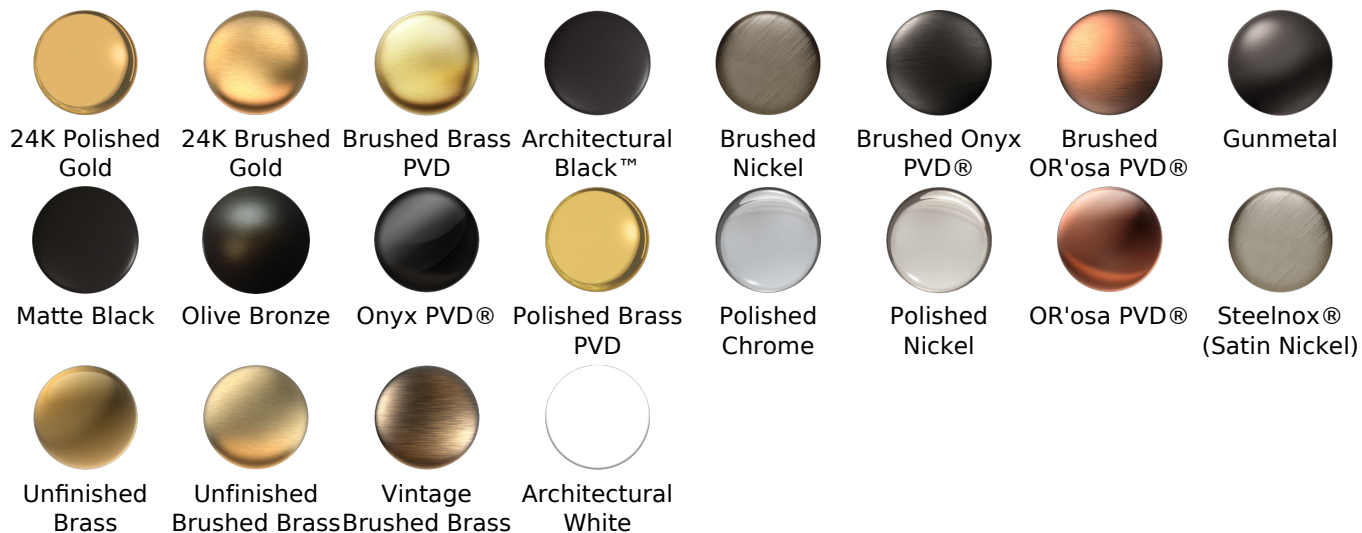

SHOWER
Exposed Riser with Handshower
G-8934-LC1S

GRAFF®

Information

- Includes Matching Handshower w/Ceramic Handle
- Includes 59" long shower hose
- Optional Metal Handshower Handle - Use code CD2.12_***_**
- CALGreen

Finishes