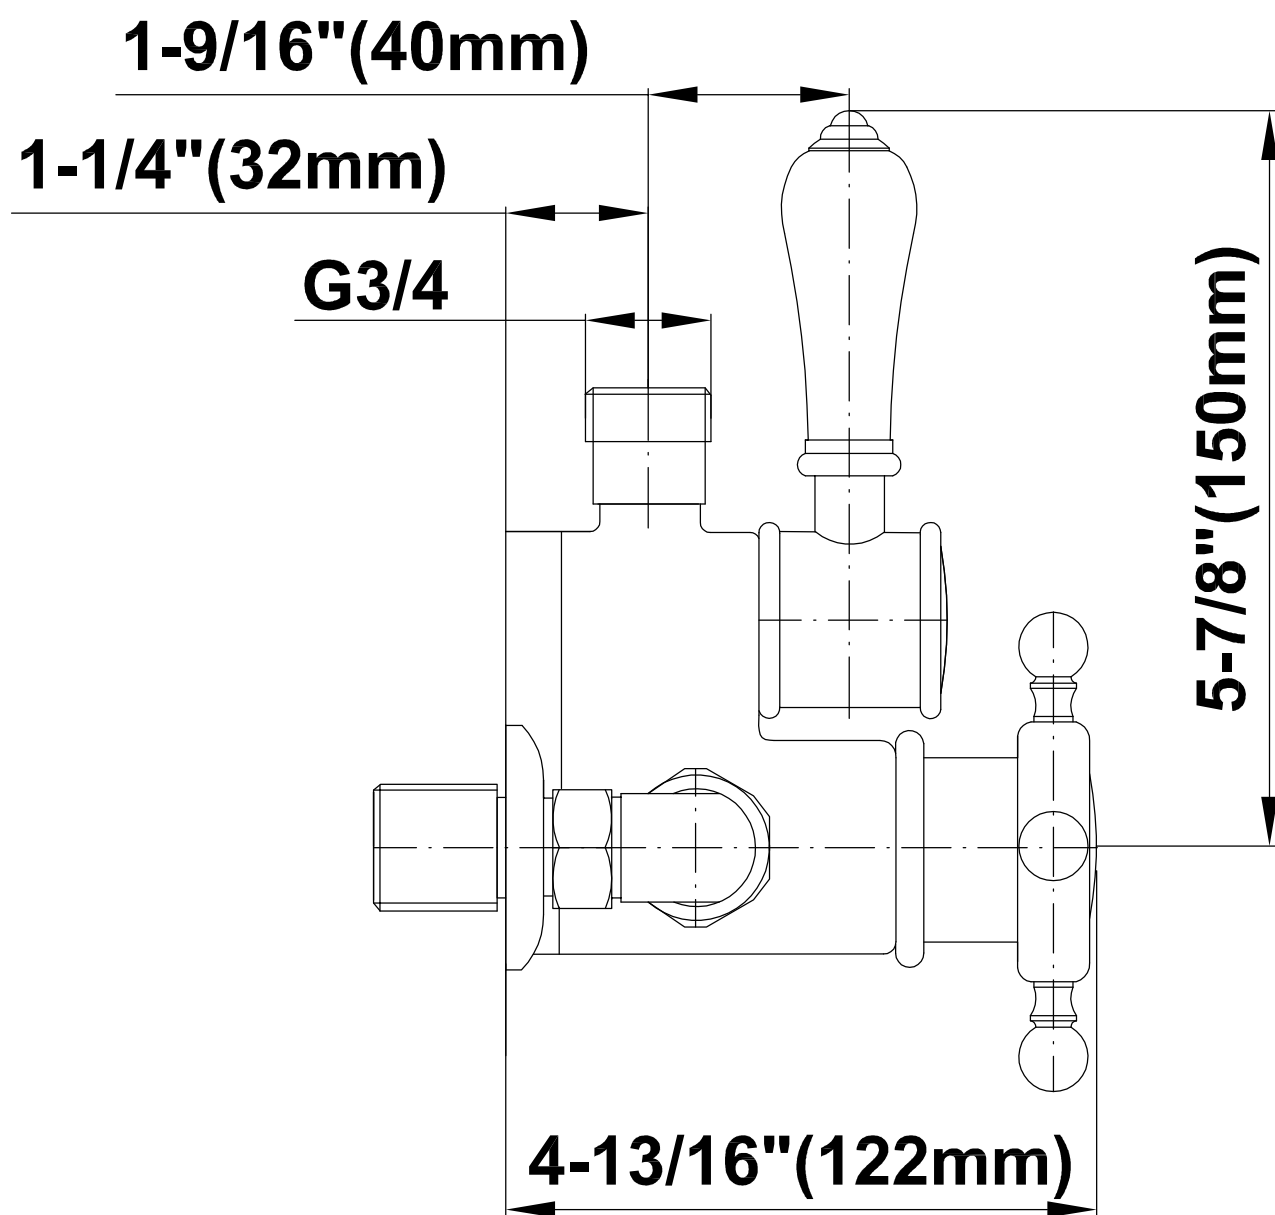

SHOWER
Exposed Thermostatic Shower
System w/Handshower (Rough &
Trim)
CD2.02-LC1S

GRAFF®

Information

- Showerhead, 20" Shower Arm, Flange
- Includes Matching Handshower w/Ceramic Handle
- Includes 59" long shower hose
- Optional Metal Handshower Handle - Use code CD2.12-***-**
- Flow rates: showerhead \leq 1.8 max gpm, handshower \leq 1.5 max gpm
- ADA
- CALGreen

SHOWER
Traditional 8" Showerhead
G-8410

GRAFF®

Information

- Sunflower shape
- 112 no-clog, easy-clean rubber spray nozzles
- Metal ball-joint allows for showerhead angle adjustment
- Showerhead flow rate ≤ 1.8 max gpm
- Recommend use with ceiling shower arm
- Recommended for use at no more than 10 degrees tilt
- CALGreen

Finishes

G-8410

SHOWER
Exposed Thermostatic Valve
G-8900

GRAFF®

Finishes

G-8900

Exposed Thermostatic Valve

SHOWER
Exposed Riser with Handshower
G-8934-LC1S

GRAFF®

Information

- Includes Matching Handshower w/Ceramic Handle
- Includes 59" long shower hose
- Optional Metal Handshower Handle - Use code CD2.12_***_**
- CALGreen

Finishes

G-8934

Exposed Riser