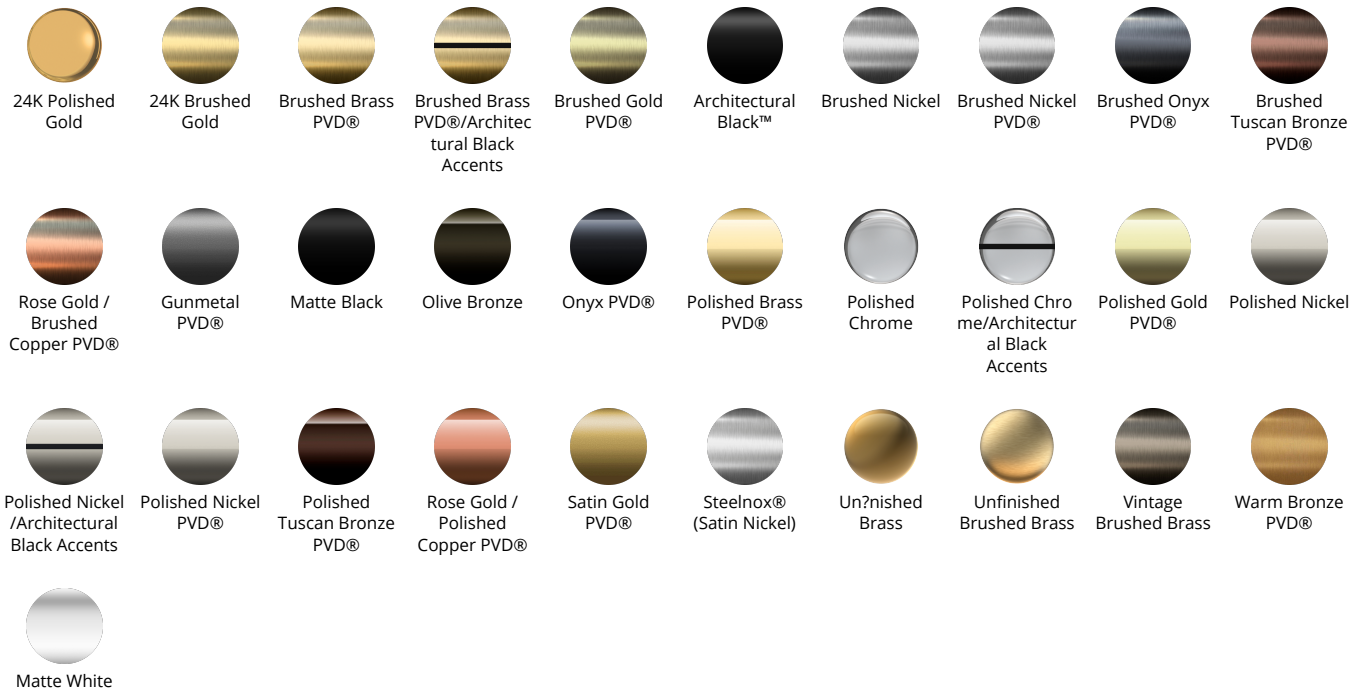

**Product Features**

- Four metal handles
- Decorative trim plate
- Use with M-Series rough valves
- To complete package, you must order G-8006 Rough Valve + 3 other Rough Valves

**Available Finishes**

\* Special order finish - call for availability