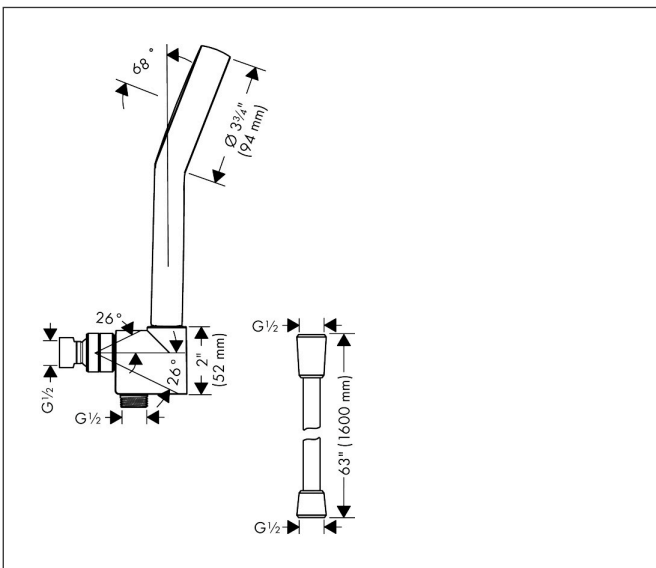

Brand hansgrohe
 Art. Name **Activera S** Handshower Set 95 1-Jet, 2.5 GPM
 Art. Nr. 04996820
 Surface Brushed Nickel
 Pos. 1

Product Picture

Features

- Consists of: handshower, handshower holder unit, handshower hose
- Spray type: Rain
- FlexPower: nozzles automatically adjust to water pressure by opening and closing
- QuickClean+: avoid limescale deposits thanks to the elasticity of the nozzles
- Maximum flow rate : 2.5 GPM
- Pivot connector prevents hose from tangling
- Integrated support function
- Intrinsically safe against backflow

Drawing

Technology

Spray Types