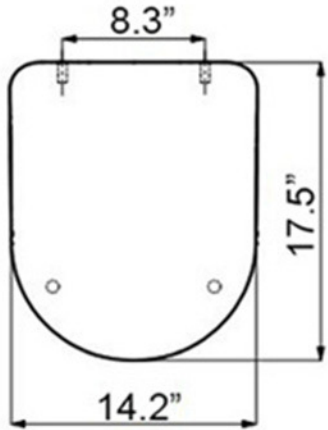

Codes & Standards:

- ADA Compliant

* WS Bath Collections reserves the right to revise dimensions or information on this sheet without notice

Collection |
Free

Model |
Free FE320+0903

Dimensions Metric

1 inch = 2.54 cm

1 inch = 25.4 mm

WS[®]
BATH
COLLECTIONS

1051 Lea Drive - Collegeville, PA 19426
Tel. 215 513 9400 - Fax 610 831 0215

www.ws bathcollections.com - info@ws bathcollections.com

Collection
Free

Model |
Free FE320+0903

Dimensions Metric
1 inch = 2.54 cm
1 inch = 25.4 mm

1051 Lea Drive - Collegeville, PA 19426
Tel. 215 513 9400 - Fax 610 831 0215
www.ws bathcollections.com - info@ws bathcollections.com

Collection
Free

Model |
Free FE320+0903

Dimensions Metric
1 inch = 2.54 cm
1 inch = 25.4 mm

1051 Lea Drive - Collegeville, PA 19426
Tel. 215 513 9400 - Fax 610 831 0215
www.ws bathcollections.com - info@ws bathcollections.com

Wall carrier and tank for Wall mount WC
Model: **Geberit 111.728.00.1**