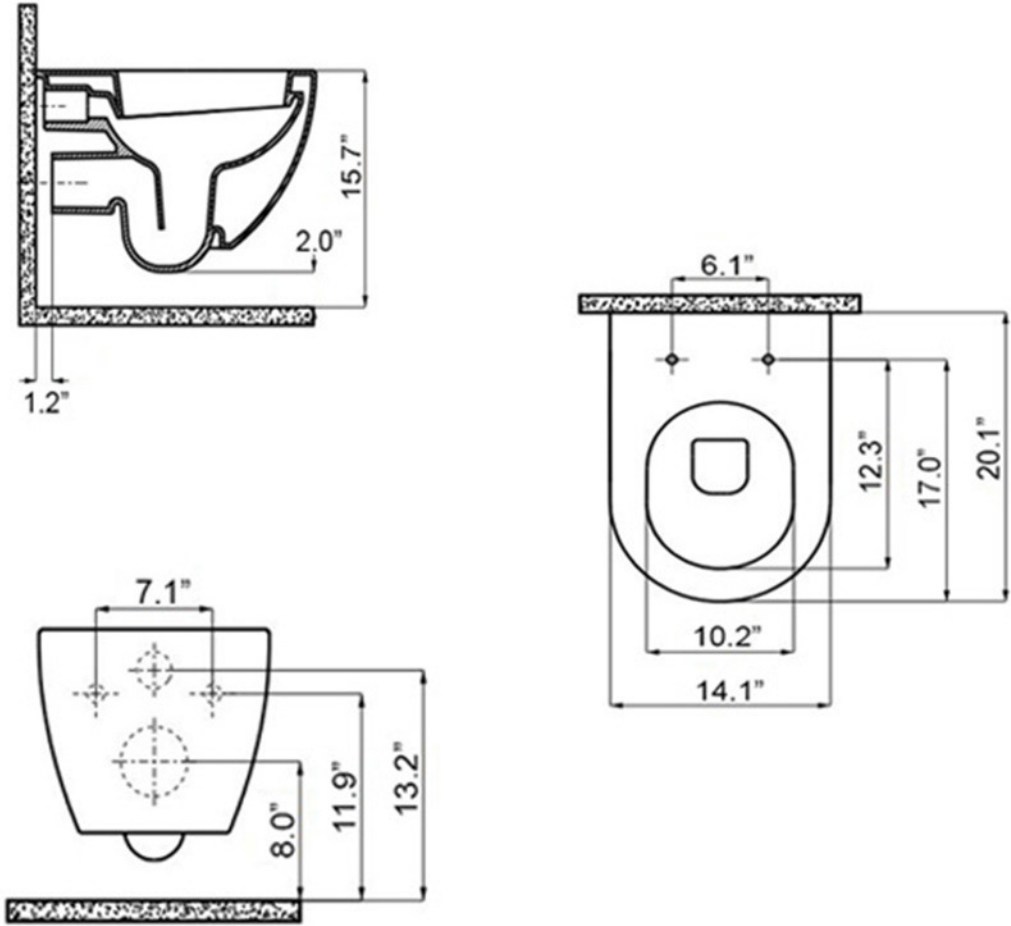

Codes & Standards:

- ADA Compliant

* WS Bath Collections reserves the right to revise dimensions or information on this sheet without notice

Collection |
Free

Model |
Free FE320+0903

Dimensions Metric

1 inch = 2.54 cm

1 inch = 25.4 mm

WS[®]
BATH
COLLECTIONS

1051 Lea Drive - Collegeville, PA 19426
Tel. 215 513 9400 - Fax 610 831 0215

www.ws bathcollections.com - info@ws bathcollections.com

Collection
Free

Model |
Free FE320+0903

Dimensions Metric
1 inch = 2.54 cm
1 inch = 25.4 mm

1051 Lea Drive - Collegeville, PA 19426
Tel. 215 513 9400 - Fax 610 831 0215
www.ws bathcollections.com - info@ws bathcollections.com

Collection
Free

Model |
Free FE320+0903

Dimensions Metric
1 inch = 2.54 cm
1 inch = 25.4 mm

1051 Lea Drive - Collegeville, PA 19426
Tel. 215 513 9400 - Fax 610 831 0215
www.ws bathcollections.com - info@ws bathcollections.com

Wall carrier and tank for Wall mount WC
Model: **Geberit 111.728.00.1**