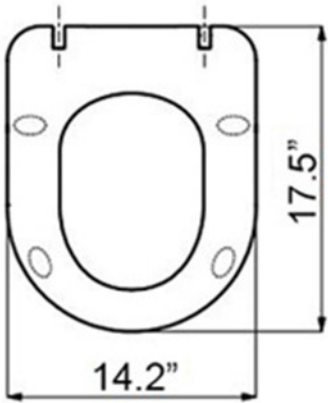

Codes & Standards:

- ADA Compliant

* WS Bath Collections reserves the right to revise dimensions or information on this sheet without notice

Collection |
Free

Model |
Free FE320+0903

Dimensions Metric

1 inch = 2.54 cm

1 inch = 25.4 mm

WS[®]
BATH
COLLECTIONS

1051 Lea Drive - Collegeville, PA 19426
Tel. 215 513 9400 - Fax 610 831 0215

www.ws bathcollections.com - info@ws bathcollections.com

Collection
Free

Model |
Free FE320+0903

Dimensions Metric
1 inch = 2.54 cm
1 inch = 25.4 mm

1051 Lea Drive - Collegeville, PA 19426
Tel. 215 513 9400 - Fax 610 831 0215
www.ws bathcollections.com - info@ws bathcollections.com

Collection
Free

Model |
Free FE320+0903

Dimensions Metric
1 inch = 2.54 cm
1 inch = 25.4 mm

1051 Lea Drive - Collegeville, PA 19426
Tel. 215 513 9400 - Fax 610 831 0215
www.ws bathcollections.com - info@ws bathcollections.com

Wall carrier and tank for Wall mount WC
Model: **Geberit 111.728.00.1**