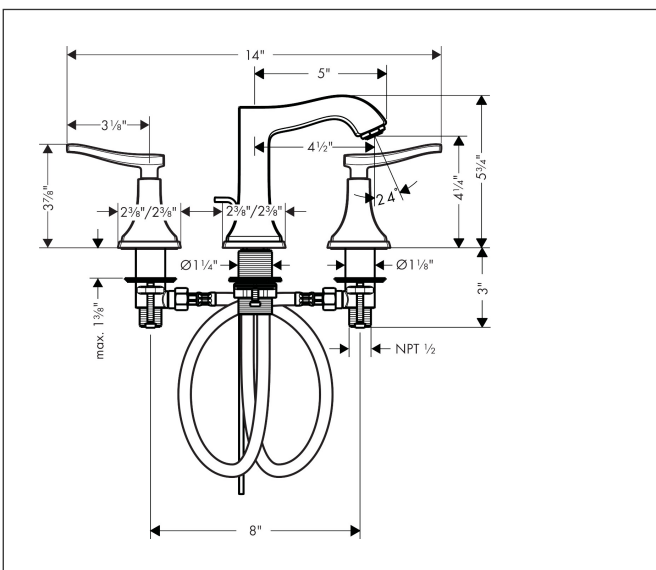

Brand	hansgrohe
Art. Name	Metropol Classic Widespread Faucet 110 with Lever Handles and Pop-Up Drain, 1.2 GPM
Art. Nr.	31330821
Surface	Brushed Nickel
Pos.	1

Product Picture

Features

- Handle design: lever handle
- Spray pattern: aerated spray
- Maximum flow rate (at 3 bar): 4.5 l/min
- Ceramic valves hot/cold 90°
- Pop-up drain G 1

Drawing

Technology