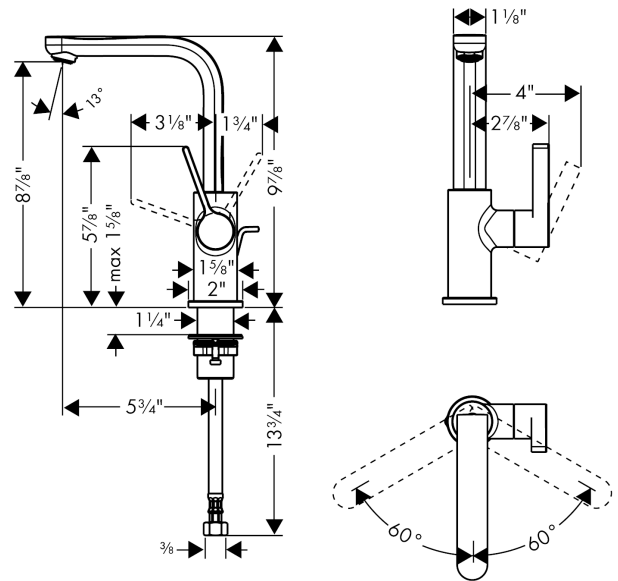

Metris S

Metris S Single-Hole Faucet, Tall

Finishes : **chrome** Part no. : **31161001**

Description

Features

- Solid brass
- Aerated spray
- Flow: 1.2 GPM
- Ceramic cartridge
- Includes pop-up assembly
- Swivel range 120°

Optional accessories

- Base Plate for Contemporary Single-Hole Faucets, 6" (#06490USA)

Item details

List Price

\$ 430.00

Technology

Compliance

Product image

Scale drawing

Metris S
Metris S Single-Hole Faucet, Tall
Finishes : **chrome** Part no. : **31161001**

Exploded drawing

Year of production: >07/16

Metris S
Metris S Single-Hole Faucet, Tall

 Finishes : **chrome** Part no. : **31161001**

Spare parts list

Year of production: >07/16

Pos.	Description	Part no.	Price	PU
1	spout cpl.	95653000	-	1
2	aerator M24x1 (4,5 l/min)	92877000	-	1
3	screw	97662000	-	1
4	O-Ring 14x2,5	98189000	-	1
5	axialring	97558000	-	1
6	handle	95652000	-	1
7	screw cover	96338000	-	1
8	flange	95493000	-	1
9	nut	95178000	-	1
10	cartridge, assy	95973001	-	1
11	seal	98865000	-	1
12	locking screw for handle	95140000	-	1
13	pull rod	96657000	-	1
14	fixing set (Ø 32)	13961000	-	1
15	connection hose 18½" M8x0,75 3/8"	96321001	-	1
a	pop up waste	94159000	-	1