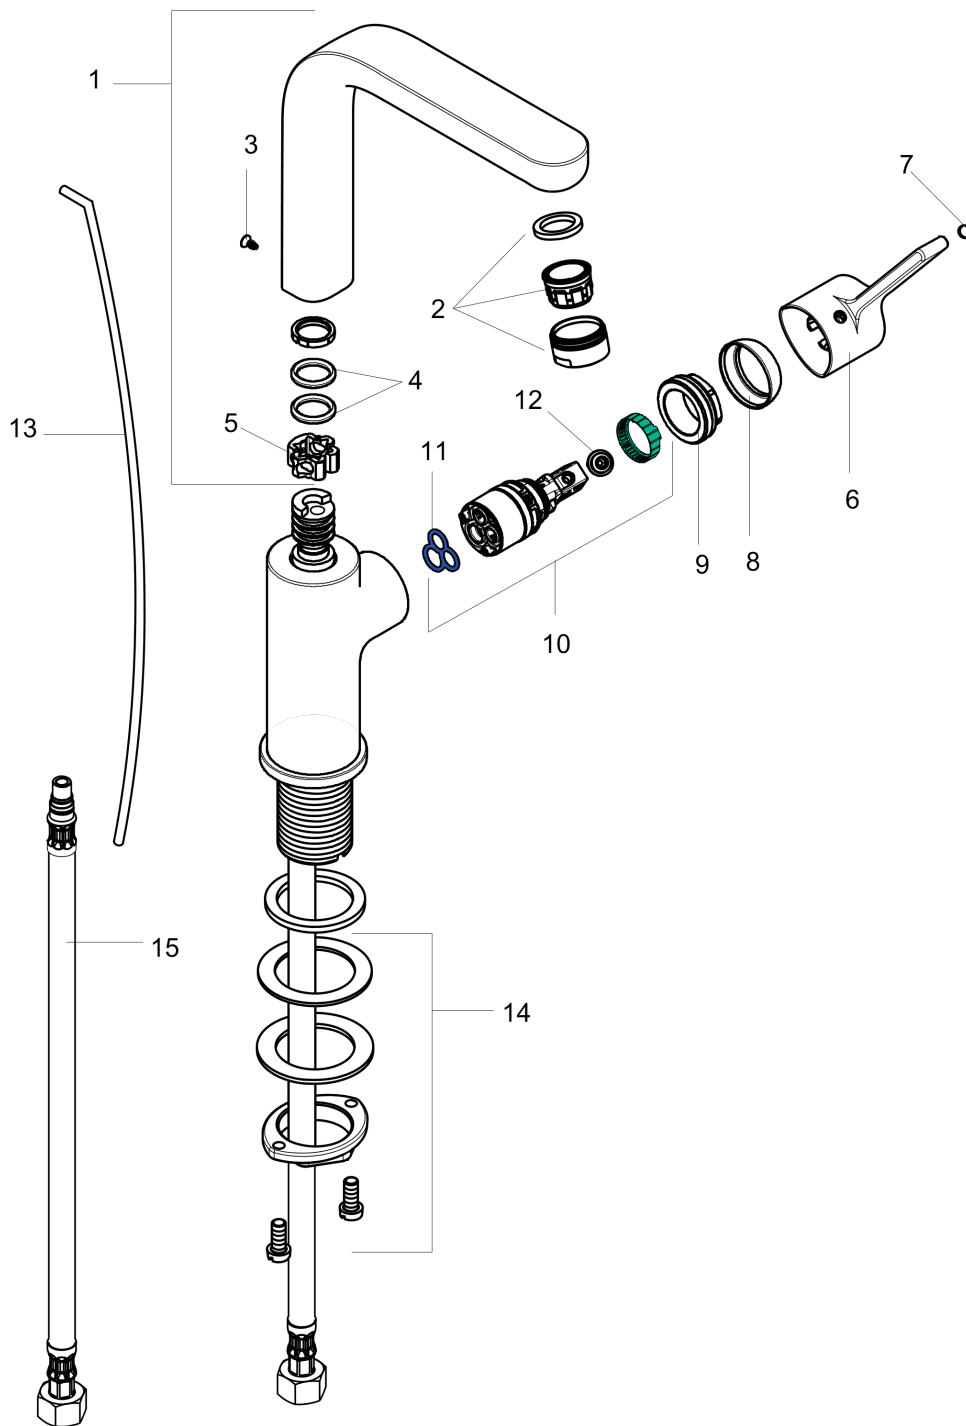

Metris S

Metris S Single-Hole Faucet, Tall

Finishes : **chrome** Part no. : **31161001**

Description

Features

- Solid brass
- Aerated spray
- Flow: 1.2 GPM
- Ceramic cartridge
- Includes pop-up assembly
- Swivel range 120°

Optional accessories

- Base Plate for Contemporary Single-Hole Faucets, 6" (#06490USA)

Item details

List Price

\$ 430.00

Technology

Compliance

Product image

Scale drawing

Metris S
Metris S Single-Hole Faucet, Tall
Finishes : **chrome** Part no. : **31161001**

Exploded drawing

Year of production: >07/16

Metris S
Metris S Single-Hole Faucet, Tall

 Finishes : **chrome** Part no. : **31161001**

Spare parts list

Year of production: >07/16

Pos.	Description	Part no.	Price	PU
1	spout cpl.	95653000	-	1
2	aerator M24x1 (4,5 l/min)	92877000	-	1
3	screw	97662000	-	1
4	O-Ring 14x2,5	98189000	-	1
5	axialring	97558000	-	1
6	handle	95652000	-	1
7	screw cover	96338000	-	1
8	flange	95493000	-	1
9	nut	95178000	-	1
10	cartridge, assy	95973001	-	1
11	seal	98865000	-	1
12	locking screw for handle	95140000	-	1
13	pull rod	96657000	-	1
14	fixing set (Ø 32)	13961000	-	1
15	connection hose 18½" M8x0,75 3/8"	96321001	-	1
a	pop up waste	94159000	-	1