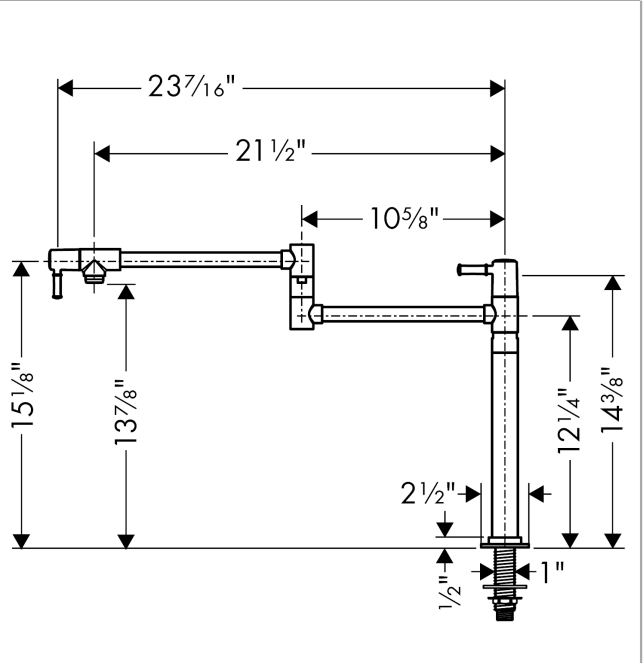

Talis C
Talis C Pot Filler, Deck-Mounted
 Finishes : **chrome** Part no. : **04219000**

Description

Features

- Swivel range 360°
- Aerated spray
- Flow: 2.5 GPM
- 90° ceramic valves
- 1/2" NPT
- California Low Lead / Section 116875 CHSC

Item details

List Price \$ 840.00

Compliance

Product image

Scale drawing

Talis C
Talis C Pot Filler, Deck-Mounted
Finishes : **chrome** Part no. : **04219000**

Exploded drawing

Year of production: >08/10

Talis C
Talis C Pot Filler, Deck-Mounted
 Finishes : **chrome** Part no. : **04219000**

Spare parts list

Year of production: >08/10

Pos.	Description	Part no.	Price	PU
1	shut off unit	88789000	-	1
2	shut off unit	88790000	-	1
3	handle fixing set	98932000	-	1