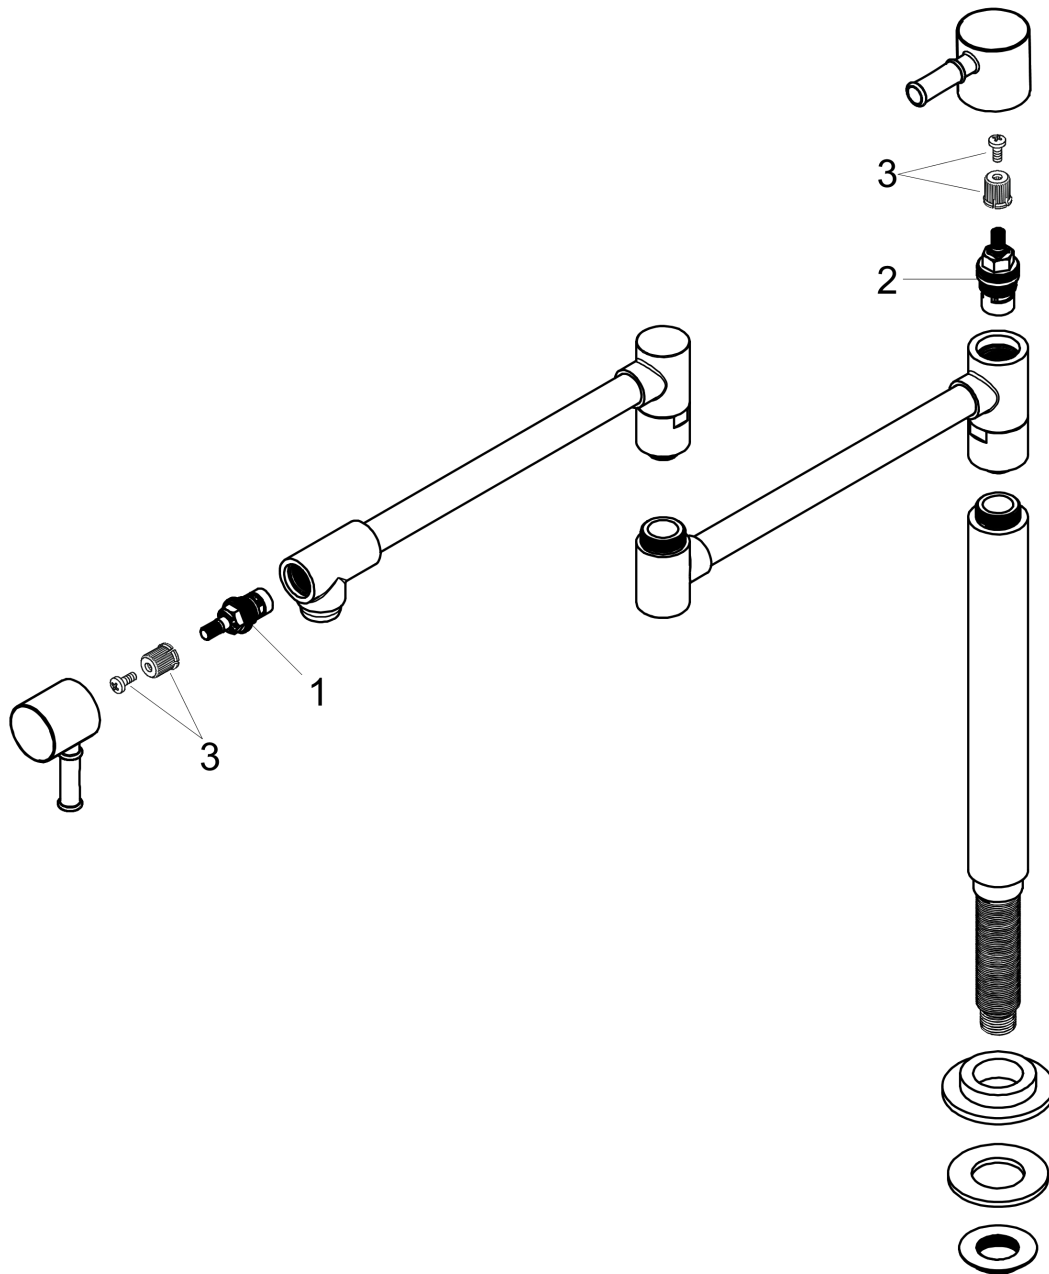

Talis C
Talis C Pot Filler, Deck-Mounted
 Finishes : **chrome** Part no. : **04219000**

Description

Features

- Swivel range 360°
- Aerated spray
- Flow: 2.5 GPM
- 90° ceramic valves
- 1/2" NPT
- California Low Lead / Section 116875 CHSC

Item details

List Price \$ 840.00

Compliance

Product image

Scale drawing

Talis C
Talis C Pot Filler, Deck-Mounted
Finishes : **chrome** Part no. : **04219000**

Exploded drawing

Year of production: >08/10

Talis C
Talis C Pot Filler, Deck-Mounted
 Finishes : **chrome** Part no. : **04219000**

Spare parts list

Year of production: >08/10

Pos.	Description	Part no.	Price	PU
1	shut off unit	88789000	-	1
2	shut off unit	88790000	-	1
3	handle fixing set	98932000	-	1