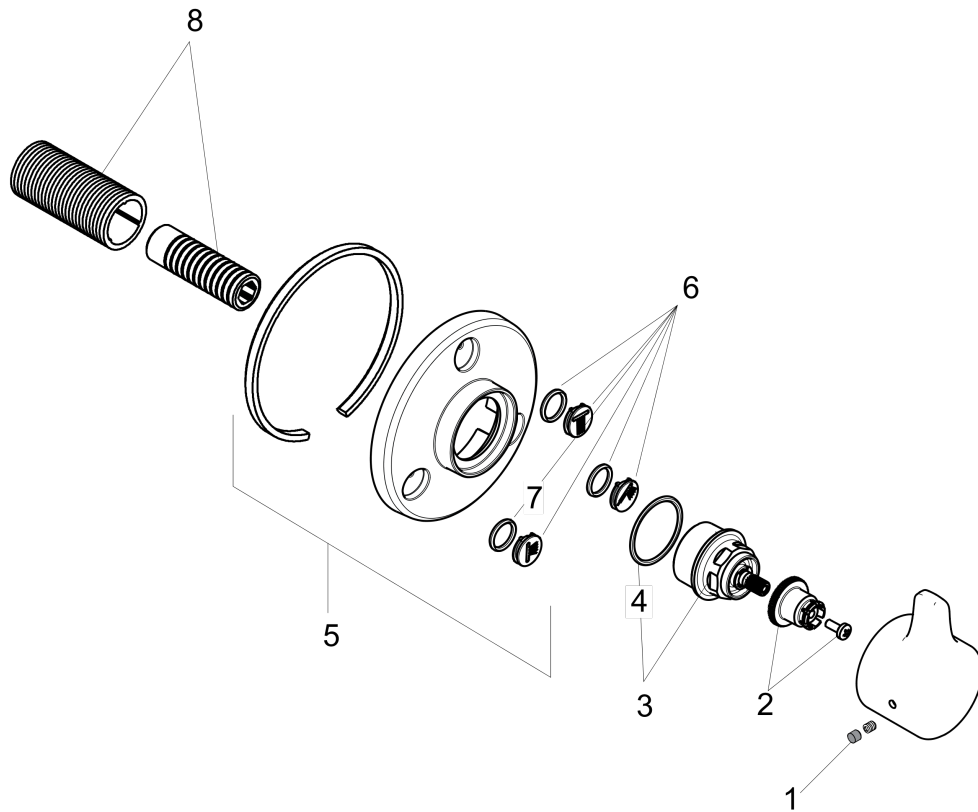

Ecostat

S/E Trio/Quattro Diverter Trim

Finishes : **chrome** Part no. : **04354000**

Description

Features

- Handle, Sleeve, Escutcheon

Required accessories

- Rough, Quattro 3-Way Diverter, $\frac{3}{4}$ " (#15930USA)
- Rough, Quattro Green 3-Way Diverter (no shared function), $\frac{3}{4}$ " (#15936USA)
- Rough, Trio 2-Way Diverter without Shut-Off, $\frac{3}{4}$ " (requires volume control) (#15984USA)

Optional accessories

- 1" Extension Kit, Ceramic Cartridges (#96370XXX)

Item details

List Price \$ 130.00

Compliance

Product image

Scale drawing

Ecostat

S/E Trio/Quattro Diverter Trim

Finishes : **chrome** Part no. : **04354000**

Exploded drawing

Year of production: >07/11

Ecostat

S/E Trio/Quattro Diverter Trim

Finishes : **chrome** Part no. : **04354000**

Spare parts list

Year of production: >07/11

Pos.	Description	Part no.	Price	PU
1	screw cover	95181000	-	1
2	handle fixing set	94184000	-	1
3	nut	98677000	-	1
4	O-Ring 32x2,5	96364000	-	1
5	escutcheon	95563000	-	1
6	set of symbols	95238000	-	1
7	O-ring 13x2	98128000	-	1
8	fixing set	96392000	-	1
a	extension 25 mm	96370000	-	1