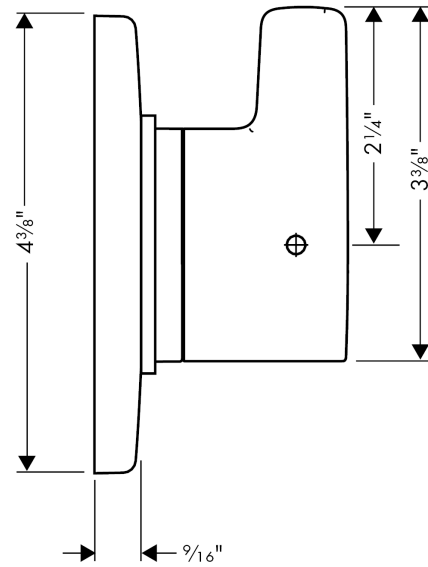

Ecostat

S/E Trio/Quattro Diverter Trim

Finishes : **chrome** Part no. : **04354000**

Description

Features

- Handle, Sleeve, Escutcheon

Required accessories

- Rough, Quattro 3-Way Diverter, $\frac{3}{4}$ " (#15930USA)
- Rough, Quattro Green 3-Way Diverter (no shared function), $\frac{3}{4}$ " (#15936USA)
- Rough, Trio 2-Way Diverter without Shut-Off, $\frac{3}{4}$ " (requires volume control) (#15984USA)

Optional accessories

- 1" Extension Kit, Ceramic Cartridges (#96370XXX)

Item details

List Price \$ 130.00

Compliance

Product image

Scale drawing

Ecostat

S/E Trio/Quattro Diverter Trim

Finishes : **chrome** Part no. : **04354000**

Exploded drawing

Year of production: >07/11

Ecostat

S/E Trio/Quattro Diverter Trim

Finishes : **chrome** Part no. : **04354000**

Spare parts list

Year of production: >07/11

Pos.	Description	Part no.	Price	PU
1	screw cover	95181000	-	1
2	handle fixing set	94184000	-	1
3	nut	98677000	-	1
4	O-Ring 32x2,5	96364000	-	1
5	escutcheon	95563000	-	1
6	set of symbols	95238000	-	1
7	O-ring 13x2	98128000	-	1
8	fixing set	96392000	-	1
a	extension 25 mm	96370000	-	1