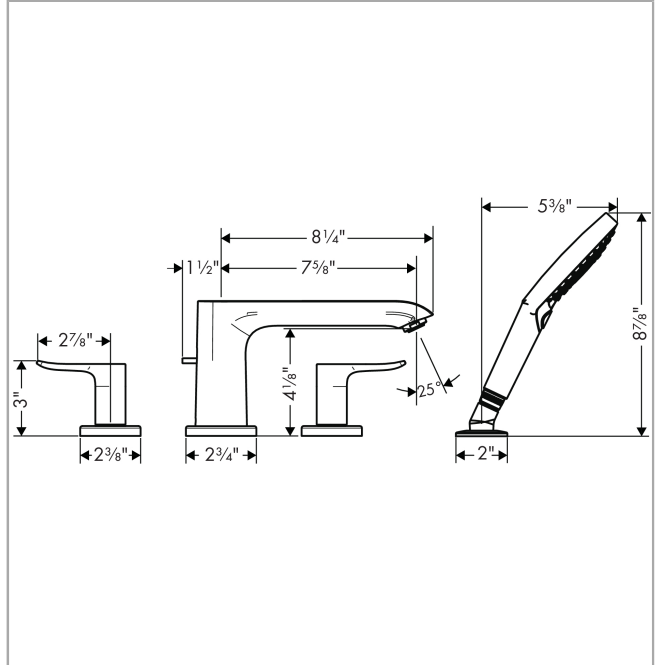

##### Features

- Flow: 5.0 GPM
- 90° ceramic valves
- Solid brass
- Diverter for handshower

#### Scale drawing