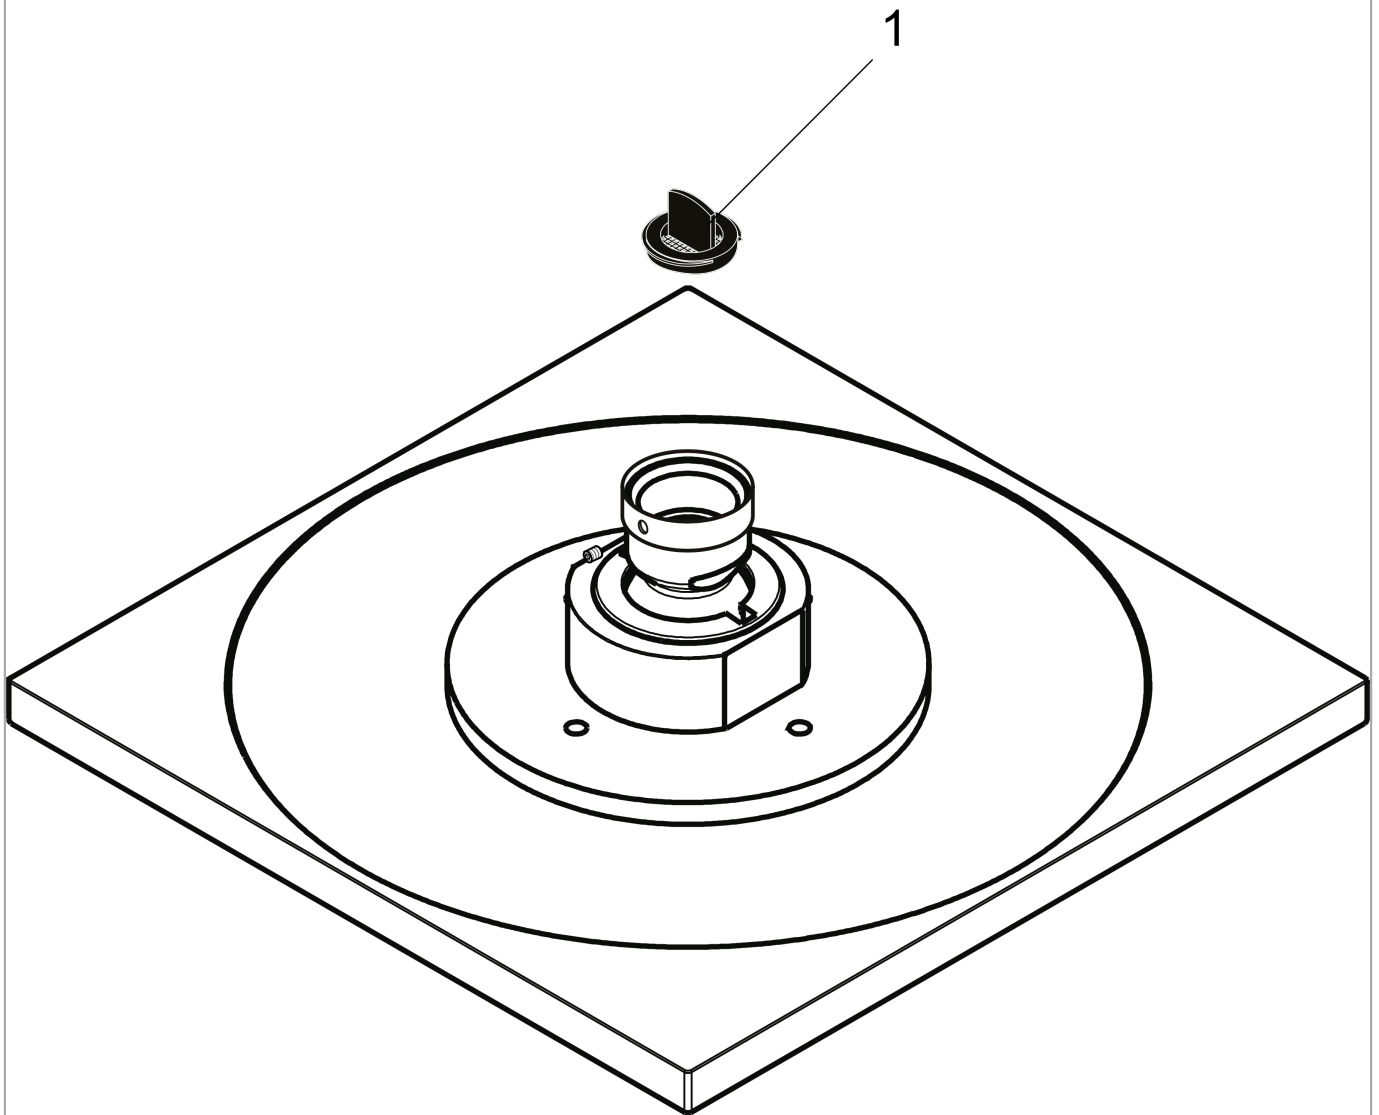

Hansgrohe 180 Square 1-Jet Showerhead

Finishes : **chrome** Part no. : **27404001**

Description

Features

- 107 no-clog spray channels
- Spray modes: Full
- Flow: 2.5 GPM
- Fully-finished matching spray face

Item details

List Price \$ 660.00

Technology

Compliance

Product image

Scale drawing

Hansgrohe 180 Square 1-Jet Showerhead
Finishes : **chrome** Part no. : **27404001**

Exploded drawing

Year of production: >11/06

Hansgrohe 180 Square 1-Jet Showerhead

Finishes : **chrome** Part no. : **27404001**

Spare parts list

Year of production: >11/06

Pos.	Description	Part no.	Price	PU
1	filter packing	88649000	-	1