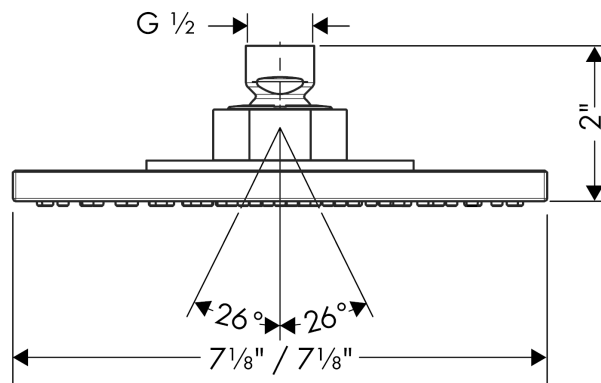

Hansgrohe 180 Square 1-Jet Showerhead

Finishes : **chrome** Part no. : **27404001**

Description

Features

- 107 no-clog spray channels
- Spray modes: Full
- Flow: 2.5 GPM
- Fully-finished matching spray face

Item details

List Price \$ 660.00

Technology

Compliance

Product image

Scale drawing

Hansgrohe 180 Square 1-Jet Showerhead
Finishes : **chrome** Part no. : **27404001**

Exploded drawing

Year of production: >11/06

Hansgrohe 180 Square 1-Jet Showerhead

Finishes : **chrome** Part no. : **27404001**

Spare parts list

Year of production: >11/06

Pos.	Description	Part no.	Price	PU
1	filter packing	88649000	-	1