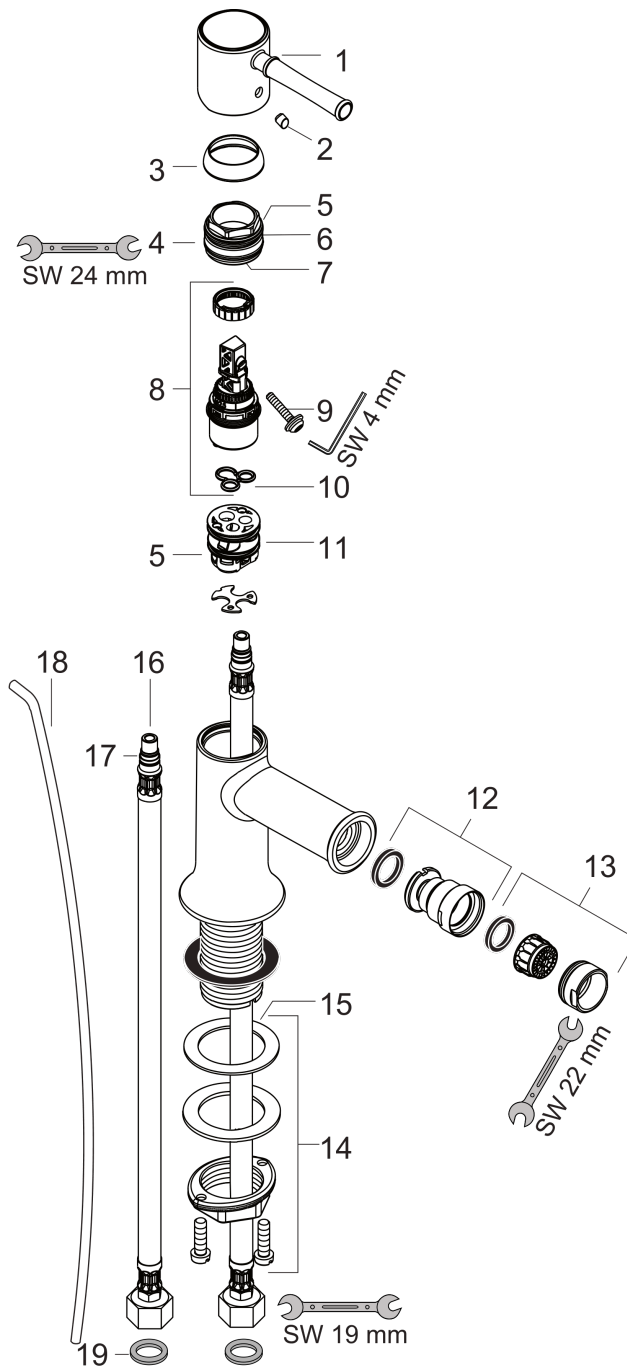

Talis C
Talis C Single-Hole Bidet Faucet
 Finishes : **chrome** Part no. : **14120001**

Description

Features

- Pivoting aerator
- Ceramic cartridge
- Includes pop-up assembly

Optional accessories

- Base Plate for Traditional Single-Hole Faucets 6" (#14018USA)

Item details

List Price \$ 320.00

Compliance

Product image

Scale drawing

Talis C
Talis C Single-Hole Bidet Faucet
Finishes : **chrome** Part no. : **14120001**

Exploded drawing

Year of production: >08/01

Talis C
Talis C Single-Hole Bidet Faucet
 Finishes : **chrome** Part no. : **14120001**

Spare parts list

Year of production: >08/01

Pos.	Description	Part no.	Price	PU
1	handle	14191000	-	1
2	screw cover	96338000	-	1
3	flange	98863000	-	1
4	nut	98864000	-	1
5	O-ring 23x2	98398000	-	1
6	O-ring 27x1,5	92527000	-	1
7	O-ring 25x1,5	98146000	-	1
8	cartridge, assy	97685000	-	1
9	locking screw for handle	95140000	-	1
10	seal	98865000	-	1
11	adapter for cartridge	98866000	-	1
12	ball joint	92036000	-	1
13	aerator M24x1 (7 l/min)	13085000	-	1
14	fixing set (Ø 32)	13961000	-	1
15	lever collar	97548000	-	1
16	connection hose 18½" M8x0,75 3/8"	96321001	-	1
17	O-ring 7x1,5	98422000	-	1
18	pull rod	96657000	-	1
19	sealing set	95581000	-	1
a	pop up waste	88509000	-	1