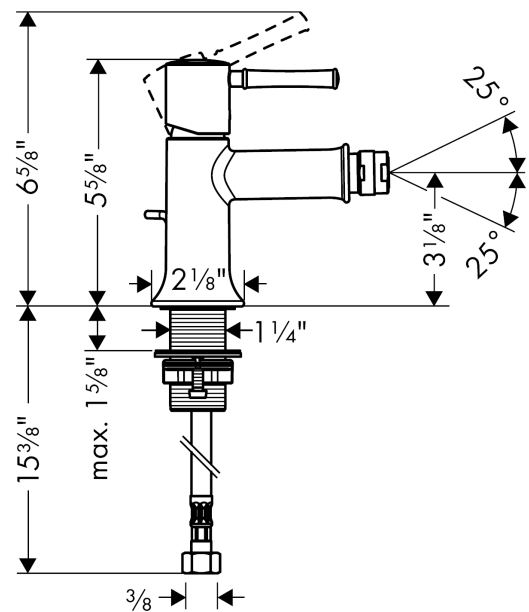

Talis C
Talis C Single-Hole Bidet Faucet
 Finishes : **chrome** Part no. : **14120001**

Description

Features

- Pivoting aerator
- Ceramic cartridge
- Includes pop-up assembly

Optional accessories

- Base Plate for Traditional Single-Hole Faucets 6" (#14018USA)

Item details

List Price \$ 320.00

Compliance

Product image

Scale drawing

Talis C
Talis C Single-Hole Bidet Faucet
Finishes : **chrome** Part no. : **14120001**

Exploded drawing

Year of production: >08/01

Talis C
Talis C Single-Hole Bidet Faucet
 Finishes : **chrome** Part no. : **14120001**

Spare parts list

Year of production: >08/01

Pos.	Description	Part no.	Price	PU
1	handle	14191000	-	1
2	screw cover	96338000	-	1
3	flange	98863000	-	1
4	nut	98864000	-	1
5	O-ring 23x2	98398000	-	1
6	O-ring 27x1,5	92527000	-	1
7	O-ring 25x1,5	98146000	-	1
8	cartridge, assy	97685000	-	1
9	locking screw for handle	95140000	-	1
10	seal	98865000	-	1
11	adapter for cartridge	98866000	-	1
12	ball joint	92036000	-	1
13	aerator M24x1 (7 l/min)	13085000	-	1
14	fixing set (Ø 32)	13961000	-	1
15	lever collar	97548000	-	1
16	connection hose 18½" M8x0,75 3/8"	96321001	-	1
17	O-ring 7x1,5	98422000	-	1
18	pull rod	96657000	-	1
19	sealing set	95581000	-	1
a	pop up waste	88509000	-	1