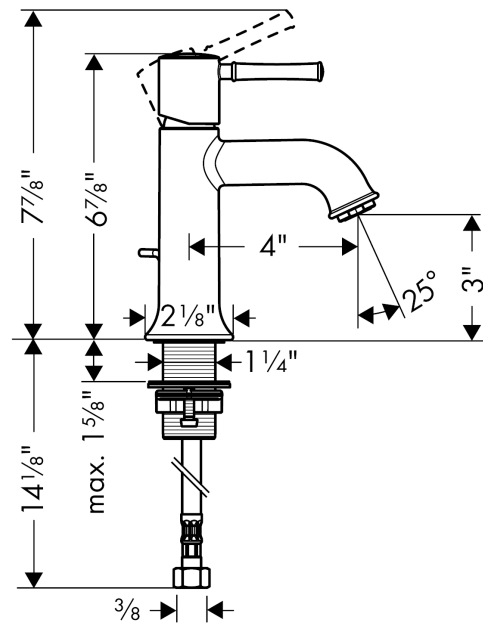

Talis C
Talis C Single-Hole Faucet
 Finishes : **chrome** Part no. : **14111001**

Description

Features

- Solid brass
- Aerated spray
- Flow: 1.2 GPM
- Ceramic cartridge
- Includes pop-up assembly

Optional accessories

- Base Plate for Traditional Single-Hole Faucets 6" (#14018USA)

Item details

List Price \$ 310.00

Technology

Compliance

Product image

Scale drawing

Talis C
Talis C Single-Hole Faucet
Finishes : **chrome** Part no. : **14111001**

Exploded drawing

Year of production: >07/16

Talis C
Talis C Single-Hole Faucet
 Finishes : **chrome** Part no. : **14111001**

Spare parts list

Year of production: >07/16

Pos.	Description	Part no.	Price	PU
1	handle	14191000	-	1
2	screw cover	96338000	-	1
3	flange	98863000	-	1
4	nut	98864000	-	1
5	cartridge, assy	95973001	-	1
6	locking screw for handle	95140000	-	1
7	seal	98865000	-	1
8	adapter for cartridge	98866000	-	1
9	aerator M24x1 (4,5 l/min)	92879000	-	1
10	fixing set (Ø 32)	13961000	-	1
11	pull rod	96657000	-	1
12	connection hose 18½" M8x0,75 3/8"	96321001	-	1
a	pop up waste	88509000	-	1