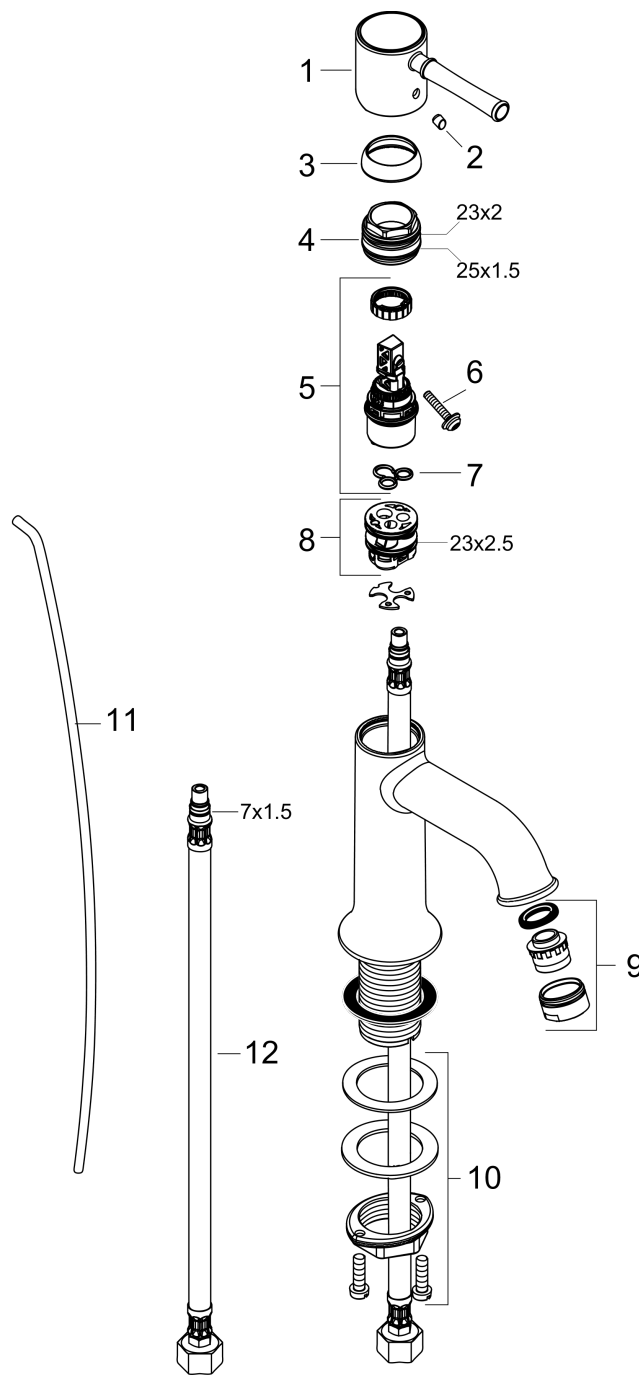

Talis C
Talis C Single-Hole Faucet
 Finishes : **chrome** Part no. : **14111001**

Description

Features

- Solid brass
- Aerated spray
- Flow: 1.2 GPM
- Ceramic cartridge
- Includes pop-up assembly

Optional accessories

- Base Plate for Traditional Single-Hole Faucets 6" (#14018USA)

Item details

List Price \$ 310.00

Technology

Compliance

Product image

Scale drawing

Talis C
Talis C Single-Hole Faucet
Finishes : **chrome** Part no. : **14111001**

Exploded drawing

Year of production: >07/16

Talis C
Talis C Single-Hole Faucet
 Finishes : **chrome** Part no. : **14111001**

Spare parts list

Year of production: >07/16

Pos.	Description	Part no.	Price	PU
1	handle	14191000	-	1
2	screw cover	96338000	-	1
3	flange	98863000	-	1
4	nut	98864000	-	1
5	cartridge, assy	95973001	-	1
6	locking screw for handle	95140000	-	1
7	seal	98865000	-	1
8	adapter for cartridge	98866000	-	1
9	aerator M24x1 (4,5 l/min)	92879000	-	1
10	fixing set (Ø 32)	13961000	-	1
11	pull rod	96657000	-	1
12	connection hose 18½" M8x0,75 3/8"	96321001	-	1
a	pop up waste	88509000	-	1