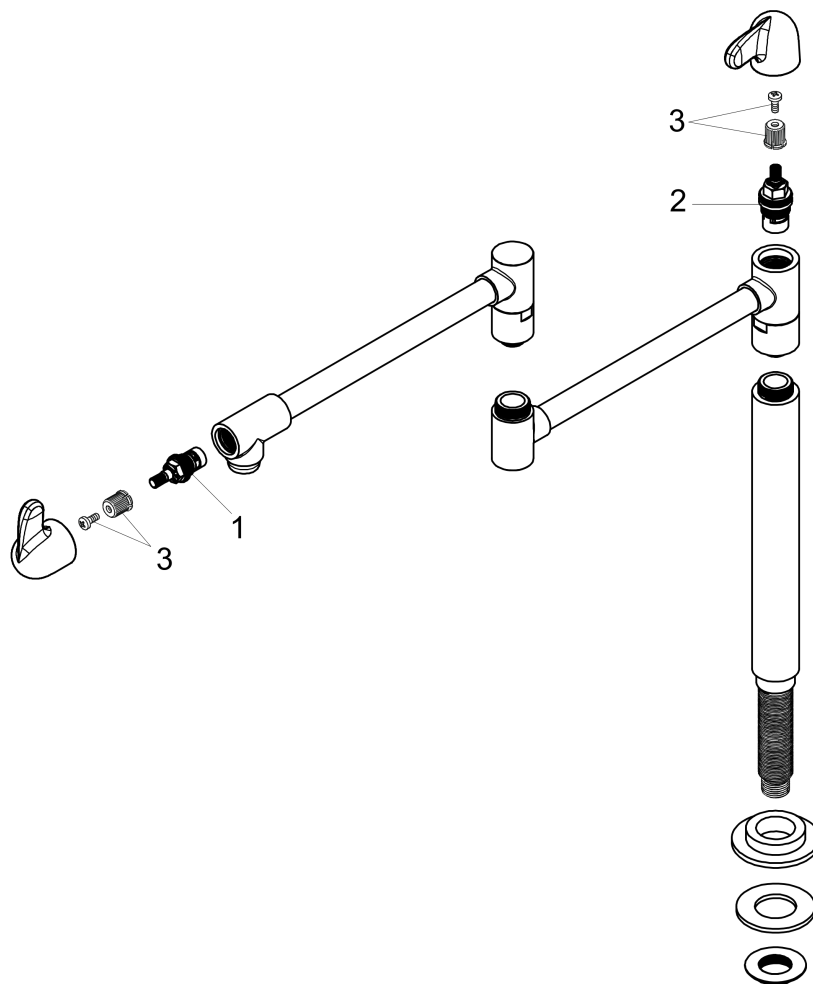

## Product image

## Scale drawing

**Allegro E**  
**Allegro E Pot Filler, Deck-Mounted**  
Finishes : **chrome**    Part no. : **04060000**

## Exploded drawing

Year of production: >06/08

**Allegro E**  
**Allegro E Pot Filler, Deck-Mounted**  
Finishes : **chrome**    Part no. : **04060000**

## Spare parts list

Year of production: >06/08

Pos.	Description	Part no.	Price	PU
1	shut off unit	88789000	-	1
2	shut off unit	88790000	-	1
3	handle fixing set	98932000	-	1