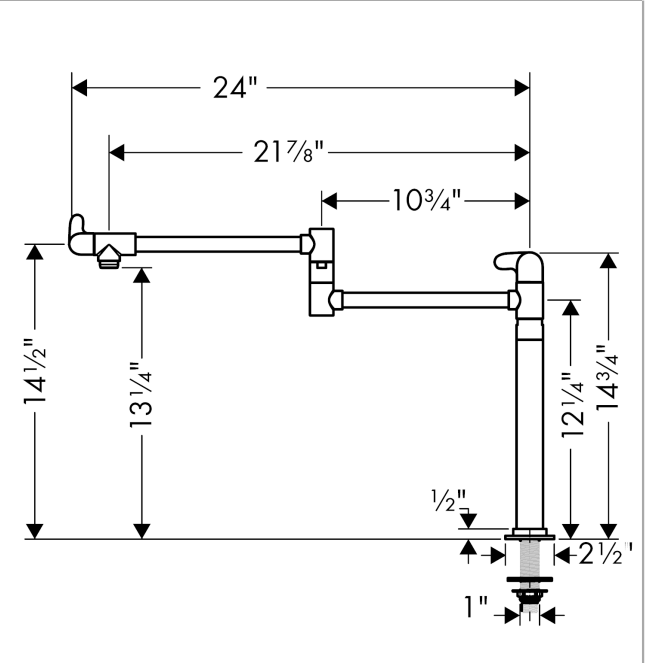

Scale drawing