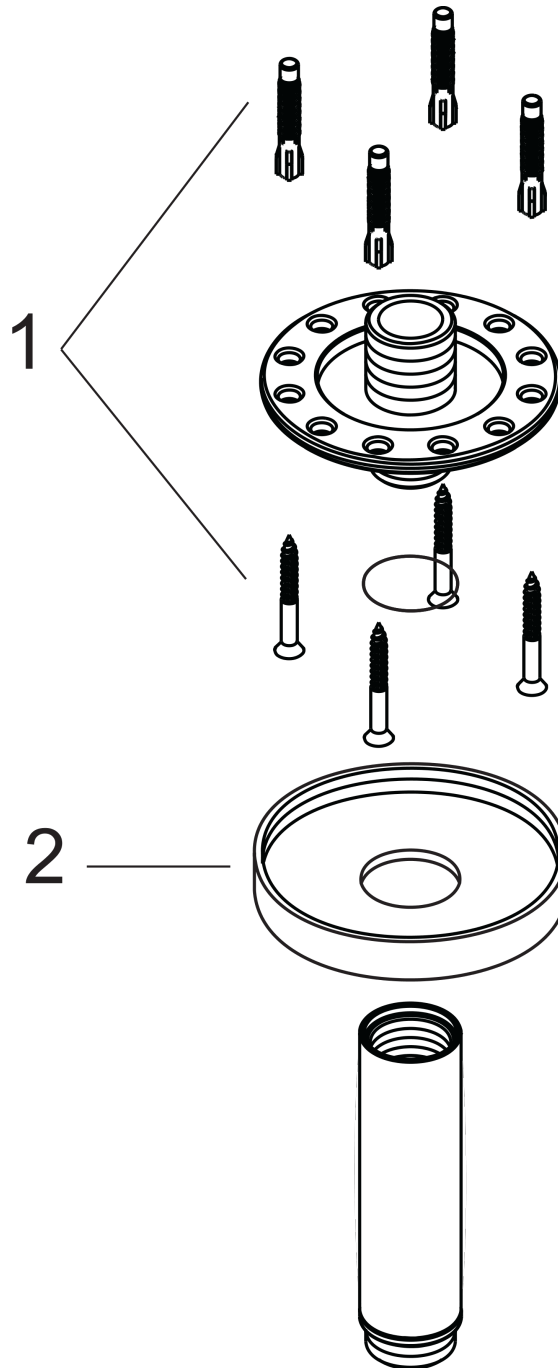

Raindance

Ceiling Extension Pipe (Must be used with Raindance Royale S # 28420001)

Finishes : **chrome** Part no. : **27418001**

Description

Required accessories

- Raindance Royale S 350 AIR 1-Jet Showerhead (#28420USA)

Item details

List Price \$ 270.00

Compliance

Product image

Scale drawing

Raindance

Ceiling Extension Pipe (Must be used with Raindance Royale S # 28420001)

Finishes : **chrome** Part no. : **27418001**

Exploded drawing

Year of production: >10/05

Raindance

Ceiling Extension Pipe (Must be used with Raindance Royale S # 28420001)

Finishes : **chrome** Part no. : **27418001**

Spare parts list

Year of production: >10/05

| Pos. | Description | Part no. | Price | PU |
|------|--------------|----------|-------|----|
| 1 | mounting set | 40916000 | - | 1 |
| 2 | escutcheon | 98589000 | - | 1 |