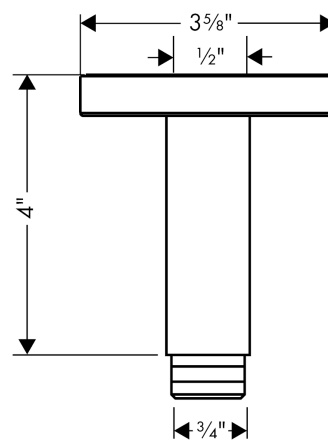

Raindance

Ceiling Extension Pipe (Must be used with Raindance Royale S # 28420001)

Finishes : **chrome** Part no. : **27418001**

Description

Required accessories

- Raindance Royale S 350 AIR 1-Jet Showerhead (#28420USA)

Item details

List Price \$ 270.00

Compliance

Product image

Scale drawing

Raindance

Ceiling Extension Pipe (Must be used with Raindance Royale S # 28420001)

Finishes : **chrome** Part no. : **27418001**

Exploded drawing

Year of production: >10/05

Raindance

Ceiling Extension Pipe (Must be used with Raindance Royale S # 28420001)

Finishes : **chrome** Part no. : **27418001**

Spare parts list

Year of production: >10/05