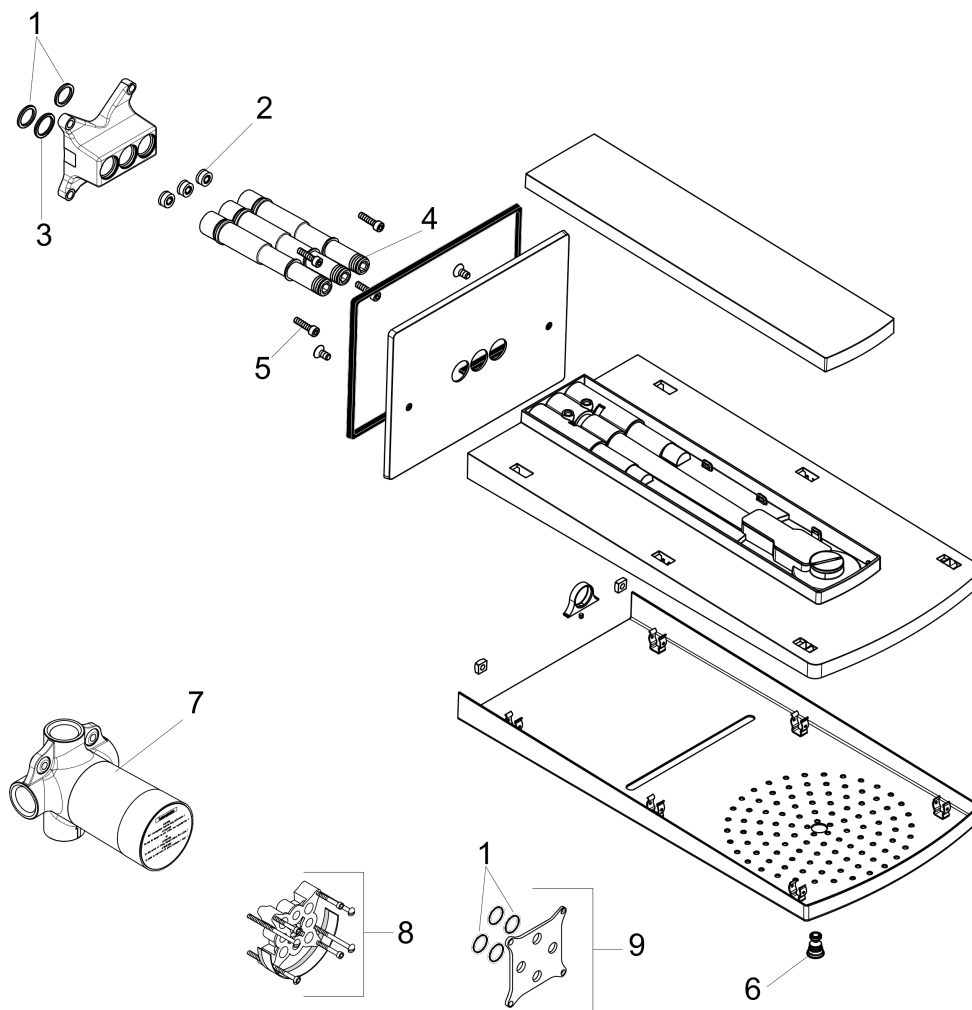

Raindance

Raindance Rainfall AIR 180 2-Jet Showerhead Trim

Finishes : **chrome** Part no. : **28433001**

Description

Features

- 105 no-clog spray channels
- Spray modes: RainAir, Rainflow Waterfall
- Flow: 2.5 GPM
- Requires 2 supply lines
- Fully-finished matching spray face

Technology

Compliance

Product image

Scale drawing

Raindance

Raindance Rainfall AIR 180 2-Jet Showerhead Trim

Finishes : **chrome** Part no. : **28433001**

Exploded drawing

Year of production: >01/12

Raindance

Raindance Rainfall AIR 180 2-Jet Showerhead Trim

Finishes : **chrome** Part no. : **28433001**

Spare parts list

Year of production: >01/12

Pos.	Description	Part no.	Price	PU
1	O-ring 16x2	98133000	-	1
2	flow limiter (9 l/min)	98894000	-	1
3	O-ring 18x2	98181000	-	1
4	O-ring 12x2	98214000	-	1
5	set of screws	96525000	-	1
6	air jet	95794000	-	1
7	base body	15936181	-	1
8	compensation set 1°	95521000	-	1
9	extension 25 mm	13595000	-	1