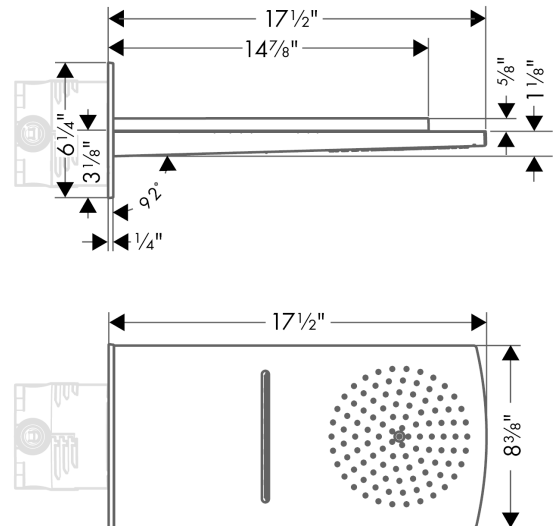

Raindance

Raindance Rainfall AIR 180 2-Jet Showerhead Trim

Finishes : **chrome** Part no. : **28433001**

Description

Features

- 105 no-clog spray channels
- Spray modes: RainAir, Rainflow Waterfall
- Flow: 2.5 GPM
- Requires 2 supply lines
- Fully-finished matching spray face

Technology

Compliance

Product image

Scale drawing

Raindance

Raindance Rainfall AIR 180 2-Jet Showerhead Trim

Finishes : **chrome** Part no. : **28433001**

Exploded drawing

Year of production: >01/12

Raindance

Raindance Rainfall AIR 180 2-Jet Showerhead Trim

Finishes : **chrome** Part no. : **28433001**

Spare parts list

Year of production: >01/12

Pos.	Description	Part no.	Price	PU
1	O-ring 16x2	98133000	-	1
2	flow limiter (9 l/min)	98894000	-	1
3	O-ring 18x2	98181000	-	1
4	O-ring 12x2	98214000	-	1
5	set of screws	96525000	-	1
6	air jet	95794000	-	1
7	base body	15936181	-	1
8	compensation set 1°	95521000	-	1
9	extension 25 mm	13595000	-	1