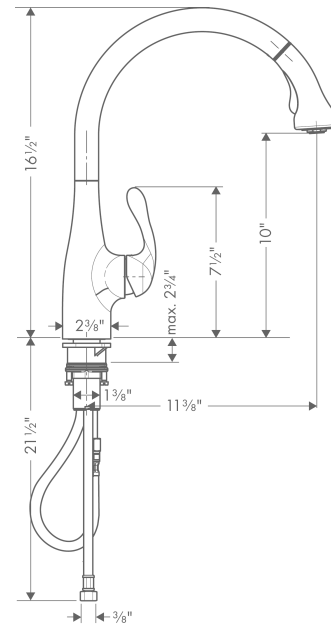

Scale drawing