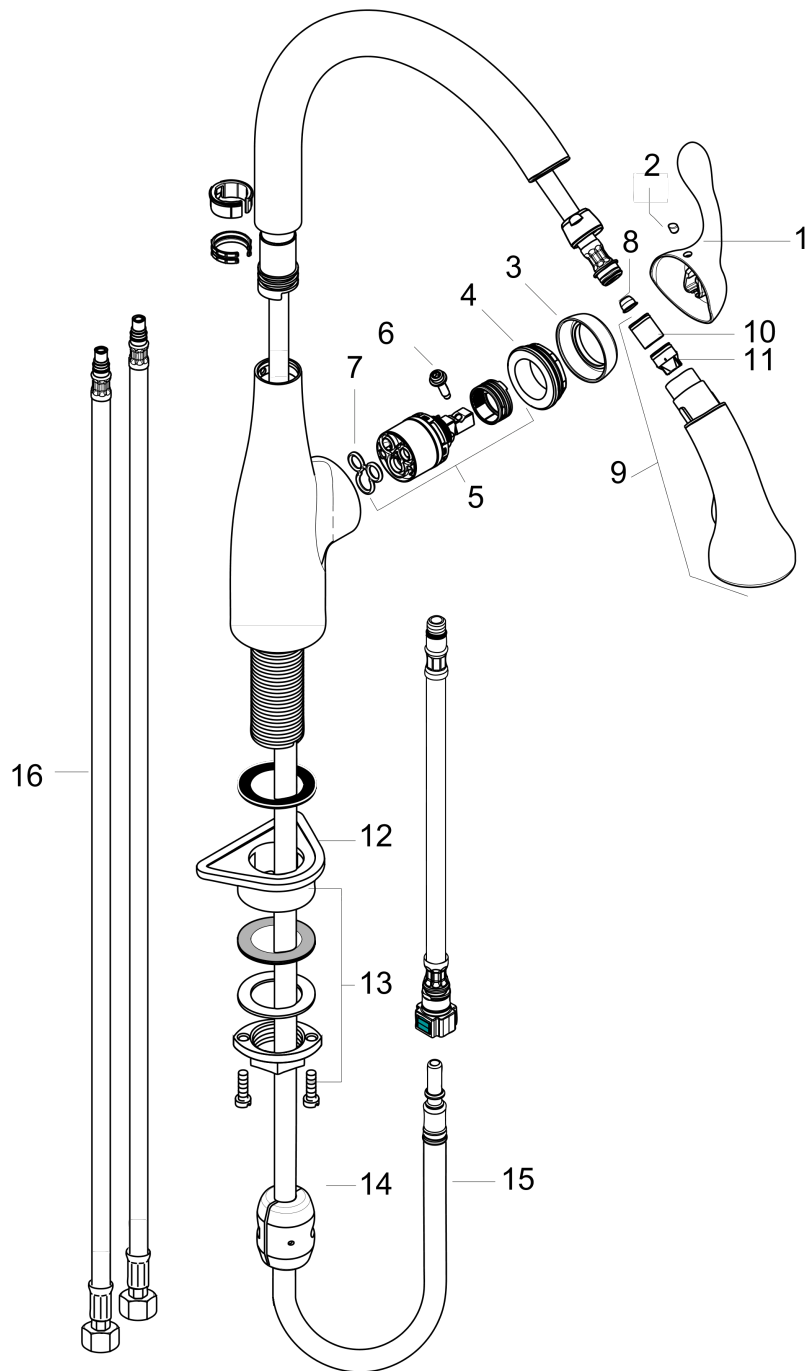

## Product image

## Scale drawing

**Allegro E Gourmet**  
**Allegro E Gourmet 2-Spray SemiPro Kitchen Faucet, Pull-Down**  
Finishes : **chrome**    Part no. : **06460000**

## Exploded drawing

Year of production: >01/10

**Allegro E Gourmet**  
**Allegro E Gourmet 2-Spray SemiPro Kitchen Faucet, Pull-Down**  
 Finishes : **chrome**    Part no. : **06460000**

## Spare parts list

Year of production: >01/10

Pos.	Description	Part no.	Price	PU
1	handle	98597001	-	1
2	screw cover	88655000	-	1
3	flange	96468000	-	1
4	nut	96461000	-	1
5	cartridge, assy	92730000	-	1
6	locking screw for handle	95140000	-	1
7	seal	95008000	-	1
8	filter	97735000	-	1
9	handspray	98599001	-	1
10	non return valve	95340000	-	1
11	set of non return valves DW 15	97350000	-	1
12	support	97523000	-	1
13	fixing set (Ø 34)	95049000	-	1
14	weight	92500000	-	1
15	hose 1,50 m	88624000	-	1
16	connection hose 35½" M8x0,75 3/8"	96316001	-	1