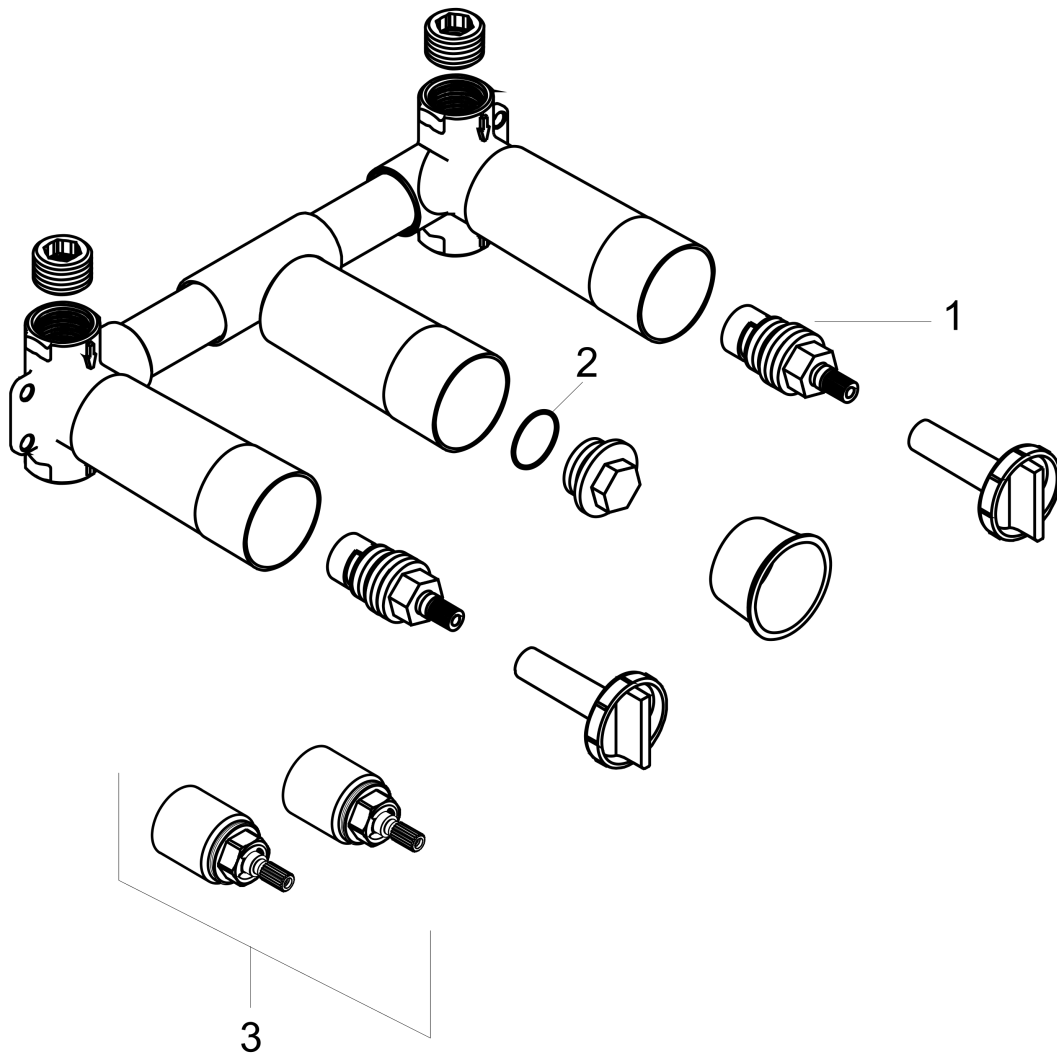

Rough, Wall-Mounted Widespread Faucet
Finishes : n.a. Part no. : 10303181

Description

Item details

List Price \$ 300.00

Compliance

Product image

Scale drawing

Rough, Wall-Mounted Widespread Faucet
Finishes : n.a. Part no. : 10303181

Exploded drawing

Year of production: >04/01

Rough, Wall-Mounted Widespread Faucet

Finishes : n.a. Part no. : 10303181

Spare parts list

Year of production: >04/01

Pos.	Description	Part no.	Price	PU
1	shut off unit right closing	94009000	-	1
2	O-ring 18x2	98181000	-	1
3	extension 25 mm	96259000	-	1