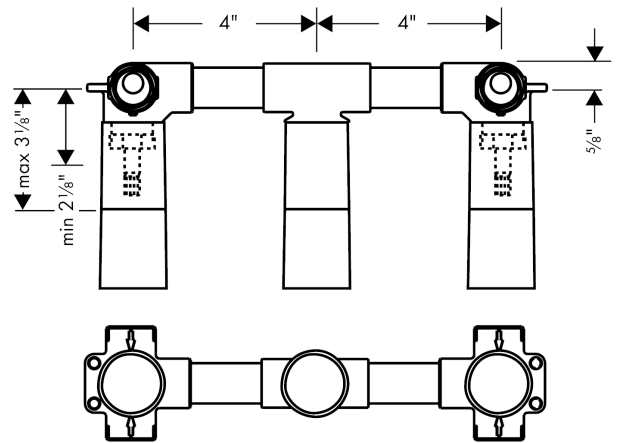

Rough, Wall-Mounted Widespread Faucet
Finishes : n.a. Part no. : 10303181

Description

Item details

List Price \$ 300.00

Compliance

Product image

Scale drawing

Rough, Wall-Mounted Widespread Faucet
Finishes : n.a. Part no. : 10303181

Exploded drawing

Year of production: >04/01

Rough, Wall-Mounted Widespread Faucet

Finishes : n.a. Part no. : 10303181

Spare parts list

Year of production: >04/01

Pos.	Description	Part no.	Price	PU
1	shut off unit right closing	94009000	-	1
2	O-ring 18x2	98181000	-	1
3	extension 25 mm	96259000	-	1