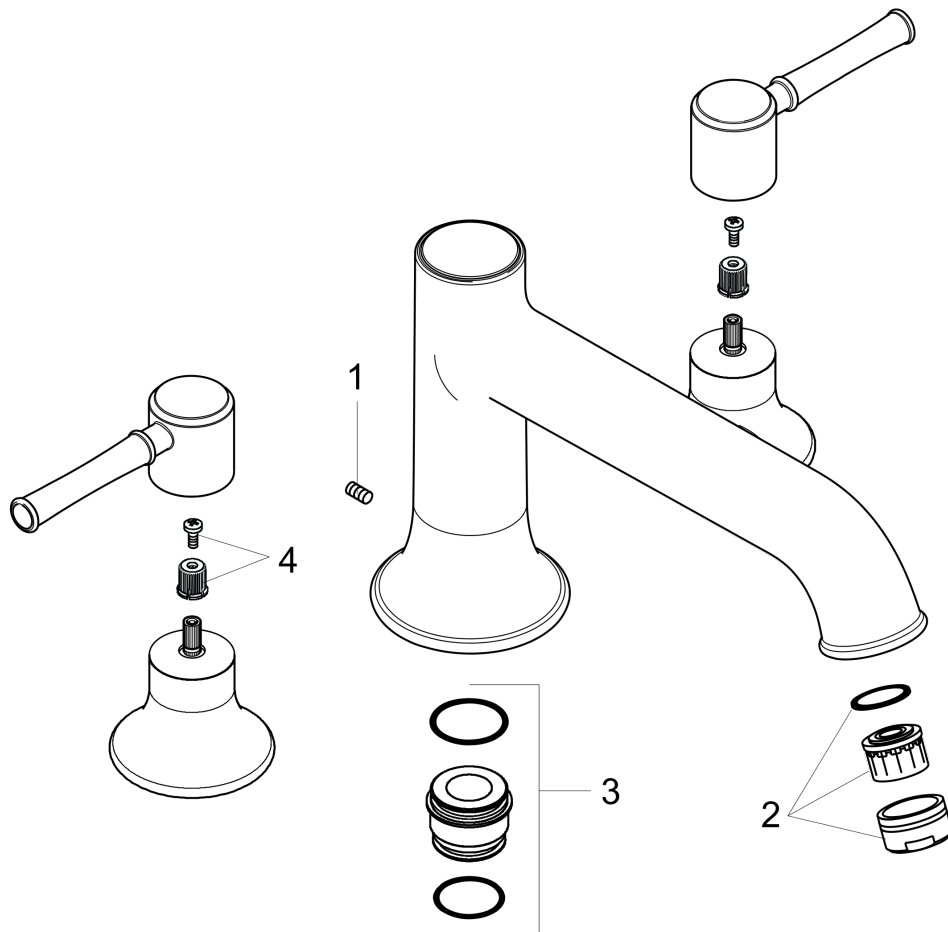

Talis C
Talis C 3-Hole Roman Tub Set Trim
 Finishes : **chrome** Part no. : **14313001**

Description

Features

- Flow: 5.8 GPM
- 90° ceramic valves
- Solid brass

Required accessories

- Rough, 3-Hole Roman Tub Set (#06607USA)

Item details

List Price \$ 570.00

Compliance

Product image

Scale drawing

Talis C
Talis C 3-Hole Roman Tub Set Trim
Finishes : **chrome** Part no. : **14313001**

Exploded drawing

Year of production: >09/09

Talis C

Talis C 3-Hole Roman Tub Set Trim

Finishes : **chrome** Part no. : **14313001**

Spare parts list

Year of production: >09/09

Pos.	Description	Part no.	Price	PU
1	hollow set screw M6x6	97660000	-	1
2	aerator M24x1 (25 l/min)	13914000	-	1
3	adapter for spout	88512000	-	1
4	handle fixing set	98932000	-	1