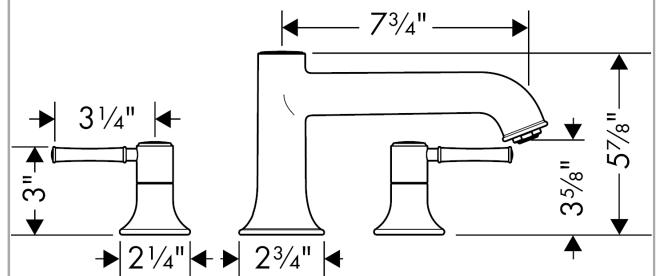

Talis C
Talis C 3-Hole Roman Tub Set Trim
 Finishes : **chrome** Part no. : **14313001**

Description

Features

- Flow: 5.8 GPM
- 90° ceramic valves
- Solid brass

Required accessories

- Rough, 3-Hole Roman Tub Set (#06607USA)

Item details

List Price \$ 570.00

Compliance

Product image

Scale drawing

Talis C
Talis C 3-Hole Roman Tub Set Trim
Finishes : **chrome** Part no. : **14313001**

Exploded drawing

Year of production: >09/09

Talis C

Talis C 3-Hole Roman Tub Set Trim

Finishes : **chrome** Part no. : **14313001**

Spare parts list

Year of production: >09/09

Pos.	Description	Part no.	Price	PU
1	hollow set screw M6x6	97660000	-	1
2	aerator M24x1 (25 l/min)	13914000	-	1
3	adapter for spout	88512000	-	1
4	handle fixing set	98932000	-	1