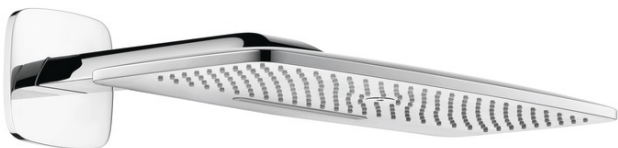

Raindance

Raindance E 420 AIR 2-Jet Showerhead with Showerarm

Finishes : **chrome** Part no. : **27373001**

Description

Features

- 206 no-clog spray channels
- Spray modes: RainAir, Rainflow Waterfall
- Flow: 2.5 GPM
- Requires 2 supply lines
- Fully-finished matching spray face
- Includes brass showerarm

Comprised of

- Rough, Quattro Green 3-Way Diverter (no shared function), 3/4" (#15936USA)

Required accessories

- iBox Universal Plus Rough with Service Stops, 3/4" (#01850USA)

Item details

List Price $ 1,810.00

Technology

Compliance

Product image