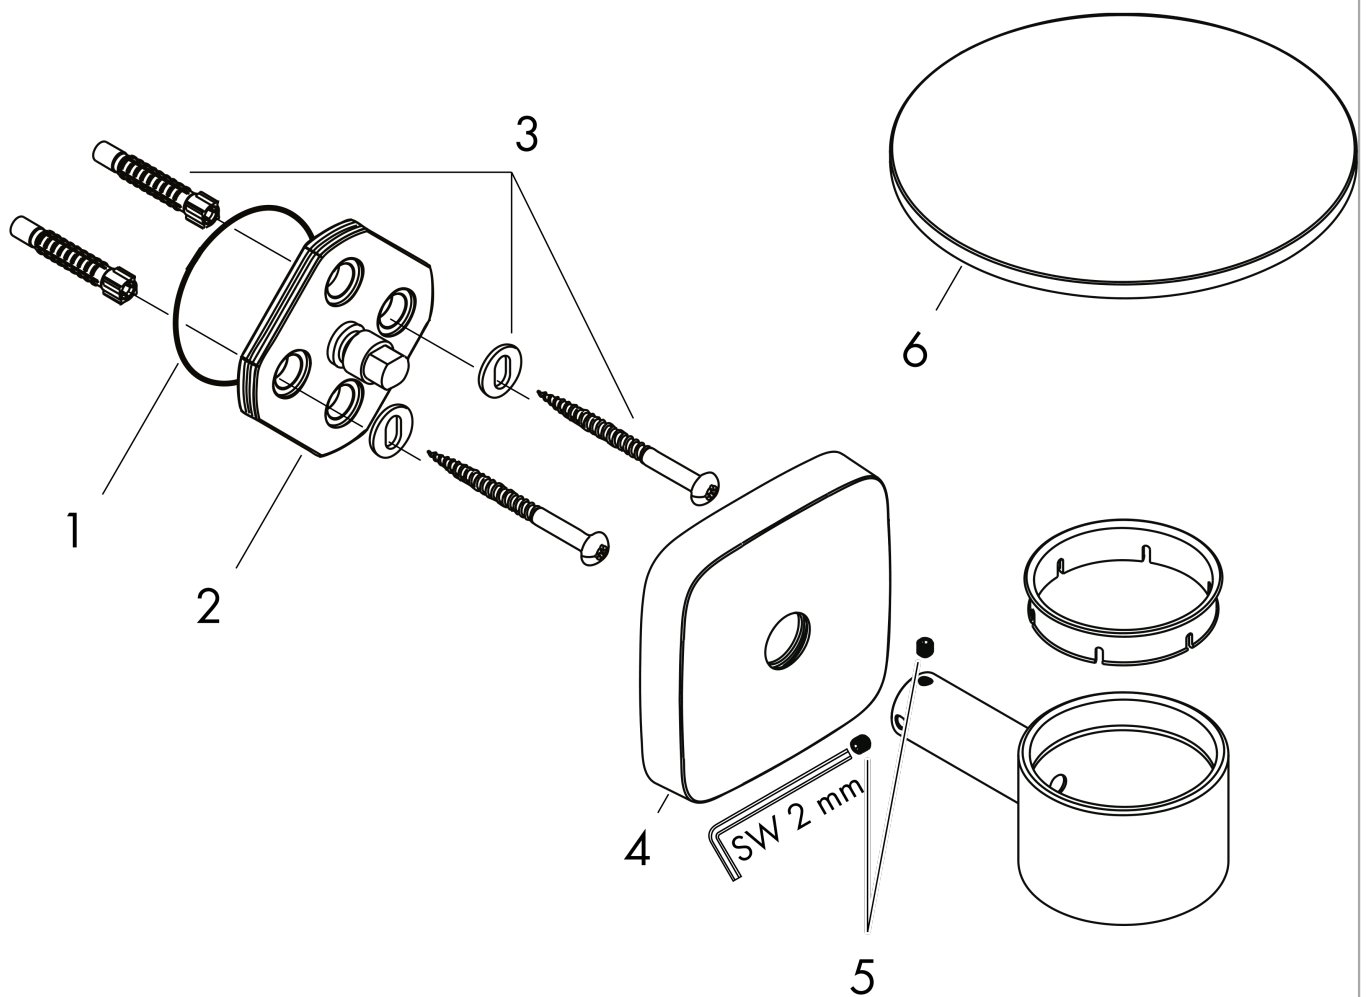

Product image

Scale drawing

PuraVida

PuraVida Soap Dish

Finishes : **chrome** Part no. : **41502000**

Exploded drawing

Year of production: >07/09

PuraVida

PuraVida Soap Dish

Finishes : **chrome** Part no. : **41502000**

Spare parts list

Year of production: >07/09

Pos.	Description	Part no.	Price	PU
1	O-ring 45x2,5	98432000	-	1
2	support element	98539000	-	1
3	mounting set	96179000	-	1
4	escutcheon	95374000	-	1
5	hollow set screw M4x4	98540000	-	1
6	soap recess	98541000	-	1