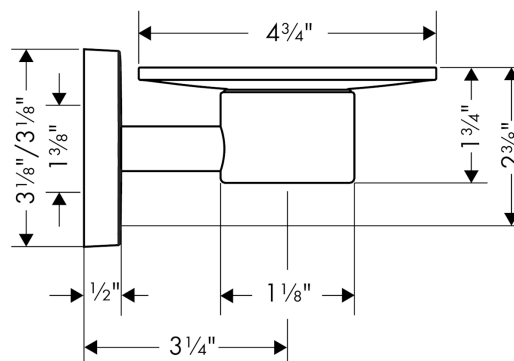

PuraVida
PuraVida Soap Dish

Finishes : **chrome** Part no. : **41502000**

Description

Features

- Wall-mounted

Item details

List Price \$ 150.00

Compliance

Product image

Scale drawing

PuraVida

PuraVida Soap Dish

Finishes : **chrome** Part no. : **41502000**

Exploded drawing

Year of production: >07/09

PuraVida

PuraVida Soap Dish

Finishes : **chrome** Part no. : **41502000**

Spare parts list

Year of production: >07/09

Pos.	Description	Part no.	Price	PU
1	O-ring 45x2,5	98432000	-	1
2	support element	98539000	-	1
3	mounting set	96179000	-	1
4	escutcheon	95374000	-	1
5	hollow set screw M4x4	98540000	-	1
6	soap recess	98541000	-	1