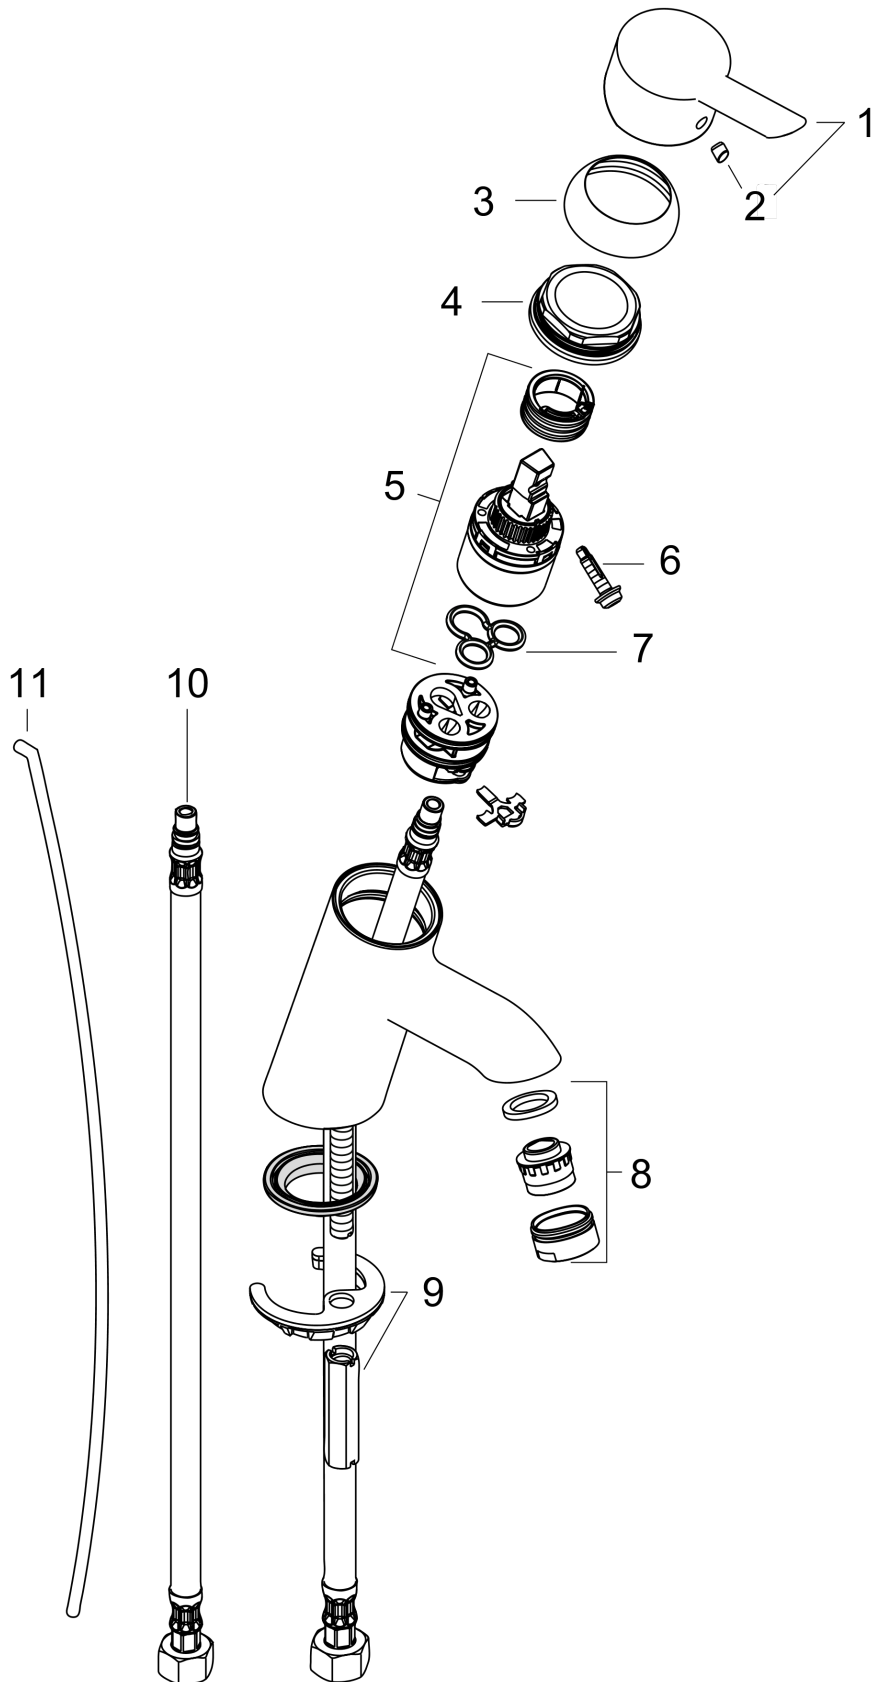

Focus S

Focus S Single-Hole Faucet

Finishes : **chrome** Part no. : **31701001**

Description

Features

- Solid brass
- Aerated spray
- Flow: 1.2 GPM
- Ceramic cartridge
- Includes pop-up assembly
- California Low Lead / Section 116875 CHSC

Comprised of

- Base Plate for Contemporary Single-Hole Faucets, 6" (#06490USA)

Item details

List Price \$ 220.00

Technology

Design awards

Compliance

Product image

Scale drawing

Focus S

Focus S Single-Hole Faucet

Finishes : **chrome** Part no. : **31701001**

Exploded drawing

Year of production: **04/09 - 12/16**

Focus S

Focus S Single-Hole Faucet

Finishes : **chrome** Part no. : **31701001**

Spare parts list

Year of production: **04/09 - 12/16**

Pos.	Description	Part no.	Price	PU
1	handle	31793000	-	1
2	screw cover	96338000	-	1
3	flange	97406000	-	1
4	nut	97209000	-	1
5	cartridge, assy	92730000	-	1
6	locking screw for handle	95140000	-	1
7	seal	95008000	-	1
8	aerator M24x1 (7 l/min)	13085000	-	1
9	fixing set	96016000	-	1
10	connection hose 18½" M8x0,75 3/8"	96321001	-	1
11	pull rod	96657000	-	1
a	pop up waste	88509000	-	1
b	escutcheon	06490000	-	1