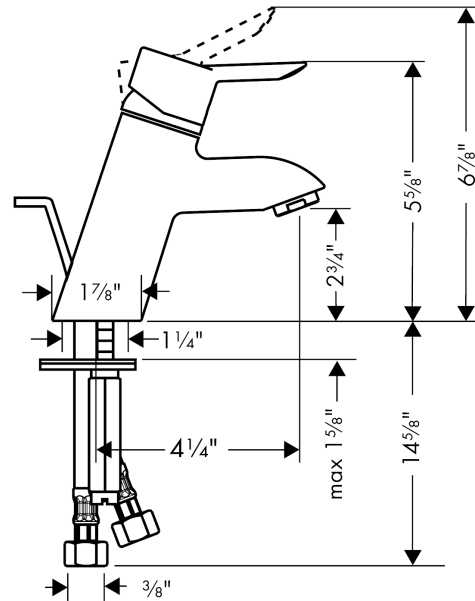

Focus S

Focus S Single-Hole Faucet

Finishes : **chrome** Part no. : **31701001**

Description

Features

- Solid brass
- Aerated spray
- Flow: 1.2 GPM
- Ceramic cartridge
- Includes pop-up assembly
- California Low Lead / Section 116875 CHSC

Comprised of

- Base Plate for Contemporary Single-Hole Faucets, 6" (#06490USA)

Item details

List Price \$ 220.00

Technology

Design awards

Compliance

Product image

Scale drawing

Focus S

Focus S Single-Hole Faucet

Finishes : **chrome** Part no. : **31701001**

Exploded drawing

Year of production: **04/09 - 12/16**

Focus S

Focus S Single-Hole Faucet

Finishes : **chrome** Part no. : **31701001**

Spare parts list

Year of production: **04/09 - 12/16**

Pos.	Description	Part no.	Price	PU
1	handle	31793000	-	1
2	screw cover	96338000	-	1
3	flange	97406000	-	1
4	nut	97209000	-	1
5	cartridge, assy	92730000	-	1
6	locking screw for handle	95140000	-	1
7	seal	95008000	-	1
8	aerator M24x1 (7 l/min)	13085000	-	1
9	fixing set	96016000	-	1
10	connection hose 18½" M8x0,75 3/8"	96321001	-	1
11	pull rod	96657000	-	1
a	pop up waste	88509000	-	1
b	escutcheon	06490000	-	1