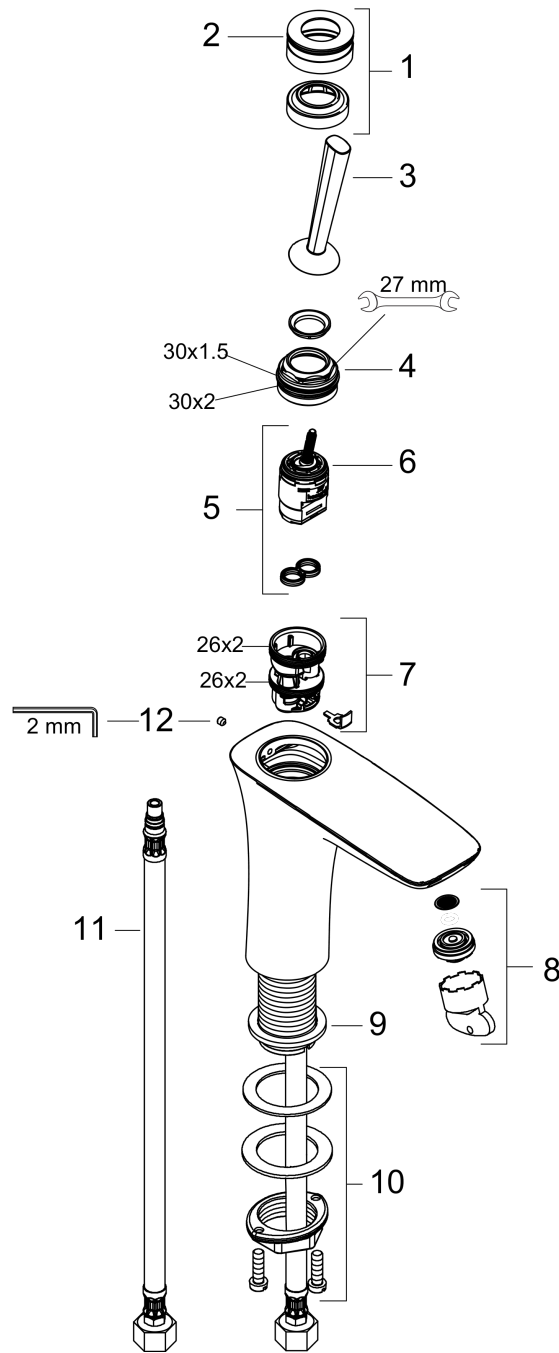

PuraVida

PuraVida 200 Single-Hole Faucet without Pop-Up

Finishes : **chrome** Part no. : **15081001**

Description

Features

- Solid brass
- Laminar spray
- Flow: 1.2 GPM
- 16° adjustable spray
- Joystick ceramic cartridge
- Pop-up assembly not included

Item details

List Price \$ 660.00

Technology

Compliance

Product image

Scale drawing

PuraVida

PuraVida 200 Single-Hole Faucet without Pop-Up

Finishes : **chrome** Part no. : **15081001**

Exploded drawing

Year of production: >01/12

PuraVida

PuraVida 200 Single-Hole Faucet without Pop-Up

Finishes : **chrome** Part no. : **15081001**

Spare parts list

Year of production: >01/12

Pos.	Description	Part no.	Price	PU
1	escutcheon Ø 37 mm	95288000	-	1
2	O-ring 33x1,5	98164000	-	1
3	handle	95287000	-	1
4	nut	97157000	-	1
5	cartridge, assy	96339000	-	1
6	O-ring 21,95x1,78	95169000	-	1
7	adapter for cartridge	95289000	-	1
8	aerator M24x1 (5 l/min)	95282000	-	1
9	flat seal	98749000	-	1
10	fixing set (Ø 32)	13961000	-	1
11	connection hose 17½" M8x0,75 G3/8	95141001	-	1
12	hollow set screw M4x6	97767000	-	1
a	fixation extension 35 mm	13898000	-	1
b	special tool	95290000	-	1
c	service tool for disassembling the handle	92124000	-	1