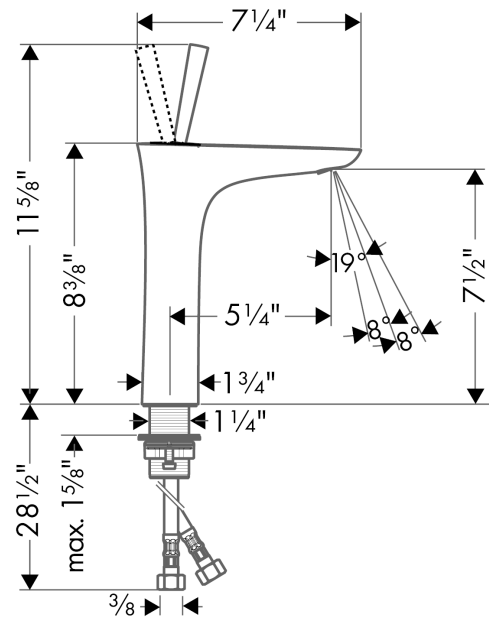

PuraVida

PuraVida 200 Single-Hole Faucet without Pop-Up

Finishes : **chrome** Part no. : **15081001**

Description

Features

- Solid brass
- Laminar spray
- Flow: 1.2 GPM
- 16° adjustable spray
- Joystick ceramic cartridge
- Pop-up assembly not included

Item details

List Price \$ 660.00

Technology

Compliance

Product image

Scale drawing

PuraVida

PuraVida 200 Single-Hole Faucet without Pop-Up

Finishes : **chrome** Part no. : **15081001**

Exploded drawing

Year of production: >01/12

PuraVida

PuraVida 200 Single-Hole Faucet without Pop-Up

Finishes : **chrome** Part no. : **15081001**

Spare parts list

Year of production: >01/12

Pos.	Description	Part no.	Price	PU
1	escutcheon Ø 37 mm	95288000	-	1
2	O-ring 33x1,5	98164000	-	1
3	handle	95287000	-	1
4	nut	97157000	-	1
5	cartridge, assy	96339000	-	1
6	O-ring 21,95x1,78	95169000	-	1
7	adapter for cartridge	95289000	-	1
8	aerator M24x1 (5 l/min)	95282000	-	1
9	flat seal	98749000	-	1
10	fixing set (Ø 32)	13961000	-	1
11	connection hose 17½" M8x0,75 G3/8	95141001	-	1
12	hollow set screw M4x6	97767000	-	1
a	fixation extension 35 mm	13898000	-	1
b	special tool	95290000	-	1
c	service tool for disassembling the handle	92124000	-	1