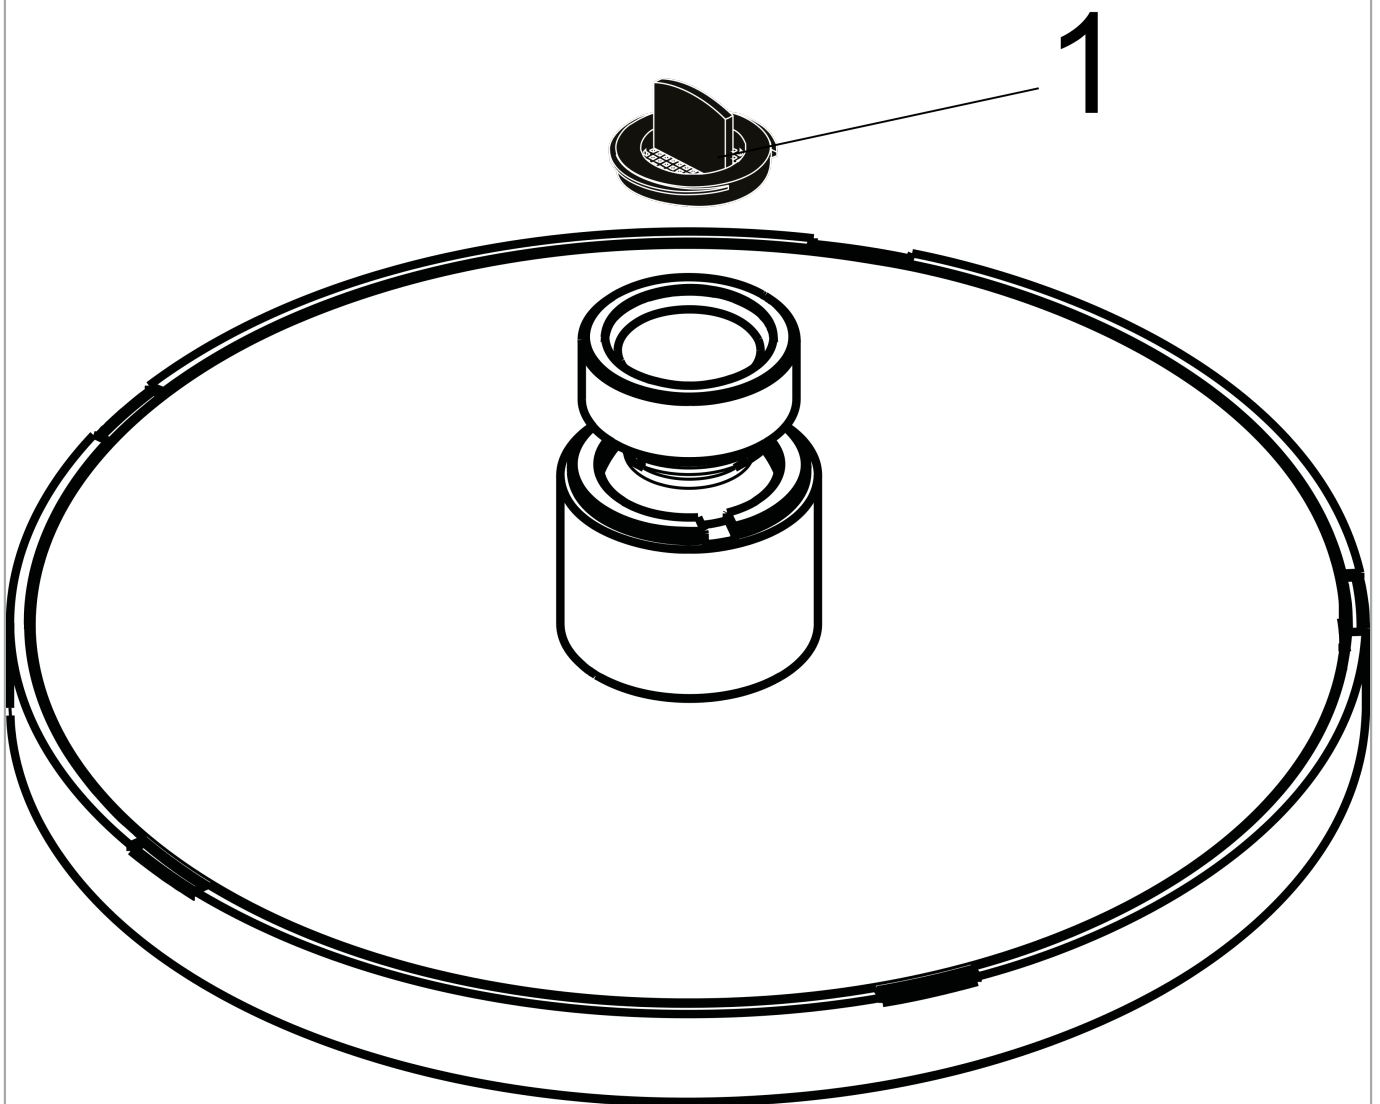

**Croma**

**Croma 160 Green 1-Jet Showerhead, 2.0 GPM**

Finishes : **chrome** Part no. : **28450001**

**Description**

**Features**

- 178 no-clog spray channels
- Spray modes: Full
- Flow: 2.0 GPM
- Fully-finished matching spray face

**Item details**

List Price \$ 250.00

**Technology**

**Compliance**

**Product image**

**Scale drawing**

**Croma**  
**Croma 160 Green 1-Jet Showerhead, 2.0 GPM**  
Finishes : **chrome**    Part no. : **28450001**

## Exploded drawing

Year of production: >01/14

**Croma****Croma 160 Green 1-Jet Showerhead, 2.0 GPM**Finishes : **chrome**    Part no. : **28450001****Spare parts list**

Year of production: &gt;01/14

<b>Pos.</b>	<b>Description</b>	<b>Part no.</b>	<b>Price</b>	<b>PU</b>
1	filter packing	88649000	-	1