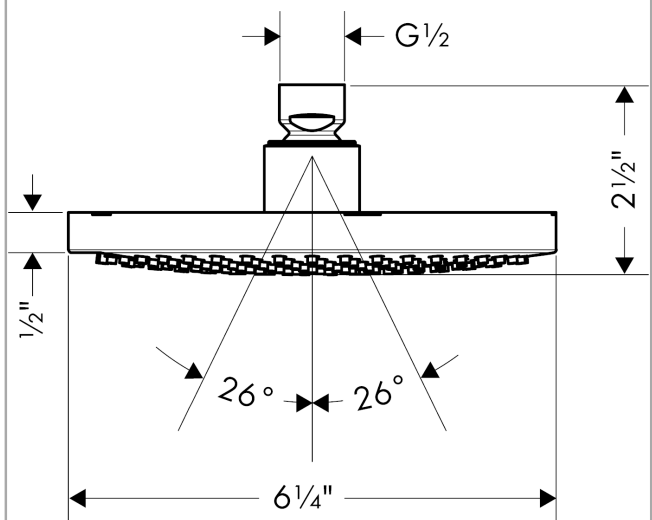

**Croma**

**Croma 160 Green 1-Jet Showerhead, 2.0 GPM**

Finishes : **chrome** Part no. : **28450001**

**Description**

**Features**

- 178 no-clog spray channels
- Spray modes: Full
- Flow: 2.0 GPM
- Fully-finished matching spray face

**Item details**

List Price \$ 250.00

**Technology**

**Compliance**

**Product image**

**Scale drawing**

**Croma**  
**Croma 160 Green 1-Jet Showerhead, 2.0 GPM**  
Finishes : **chrome**    Part no. : **28450001**

## Exploded drawing

Year of production: >01/14

**Croma****Croma 160 Green 1-Jet Showerhead, 2.0 GPM**Finishes : **chrome**    Part no. : **28450001****Spare parts list**

Year of production: &gt;01/14

<b>Pos.</b>	<b>Description</b>	<b>Part no.</b>	<b>Price</b>	<b>PU</b>
1	filter packing	88649000	-	1