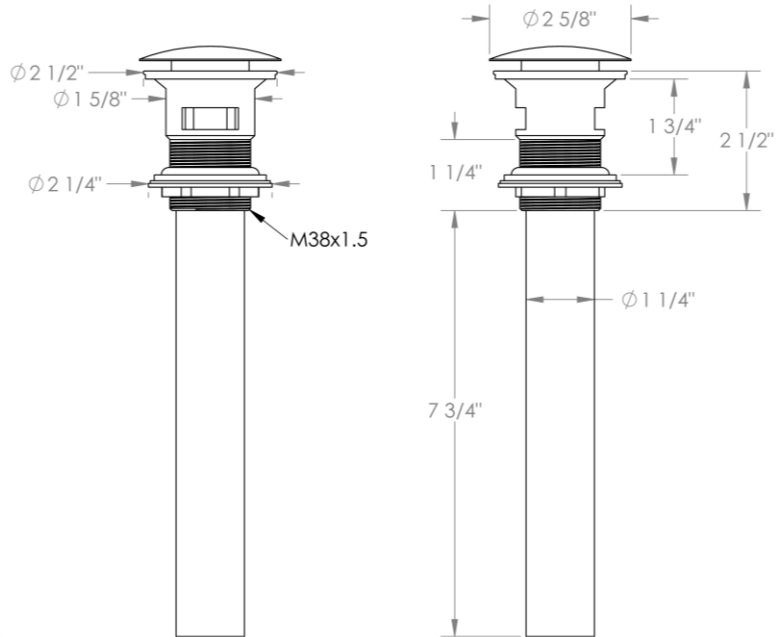

MPU5-EU

Soft Touch Lavatory Drain with Overflow
European version

21C – Kansas City

Finish: SGSB

Meets the applicable requirements of ASME A112.18.1-2005/CSA B125.1-05, entitled "Plumbing Supply Fittings"