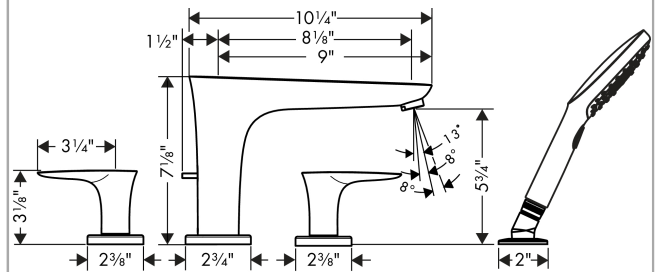

PuraVida

PuraVida 4-Hole Roman Tub Set Trim

Finishes : **chrome** Part no. : **15446001**

Description

Features

- Flow: 6 GPM
- 90° ceramic valves
- Solid brass
- Diverter for handshower

Comprised of

- Raindance Select E 120 AIR Green 3-Jet Handshower, 2.0 GPM (#04528USA)

Required accessories

- Rough, 4-Hole Roman Tub Set (#06646USA)

Item details

List Price \$ 1,200.00

Technology

Compliance

Product image

Scale drawing

PuraVida

PuraVida 4-Hole Roman Tub Set Trim

Finishes : chrome Part no. : 15446001

Exploded drawing

Year of production: >04/11

PuraVida

PuraVida 4-Hole Roman Tub Set Trim

Finishes : **chrome** Part no. : **15446001**

Spare parts list

Year of production: >04/11

Pos.	Description	Part no.	Price	PU
1	diverter knob	98707000	-	1
2	aerator swivelling M24x1 (30 l/min)	95565000	-	1
3	selector assy	96775000	-	1
4	escutcheon Ø 70 mm	97779000	-	1
5	handle	95818000	-	1
6	set of color-rings cold / hot water	95819000	-	1
7	handle fixing set	94184000	-	1
8	escutcheon	31098000	-	1
9	handshower	28558001	-	1
10	filter packing	94246000	-	1
11	shower holder	28071000	-	1
12	set of non return valves DW 15	94074000	-	1
13	escutcheon Ø 52 mm	97159000	-	1