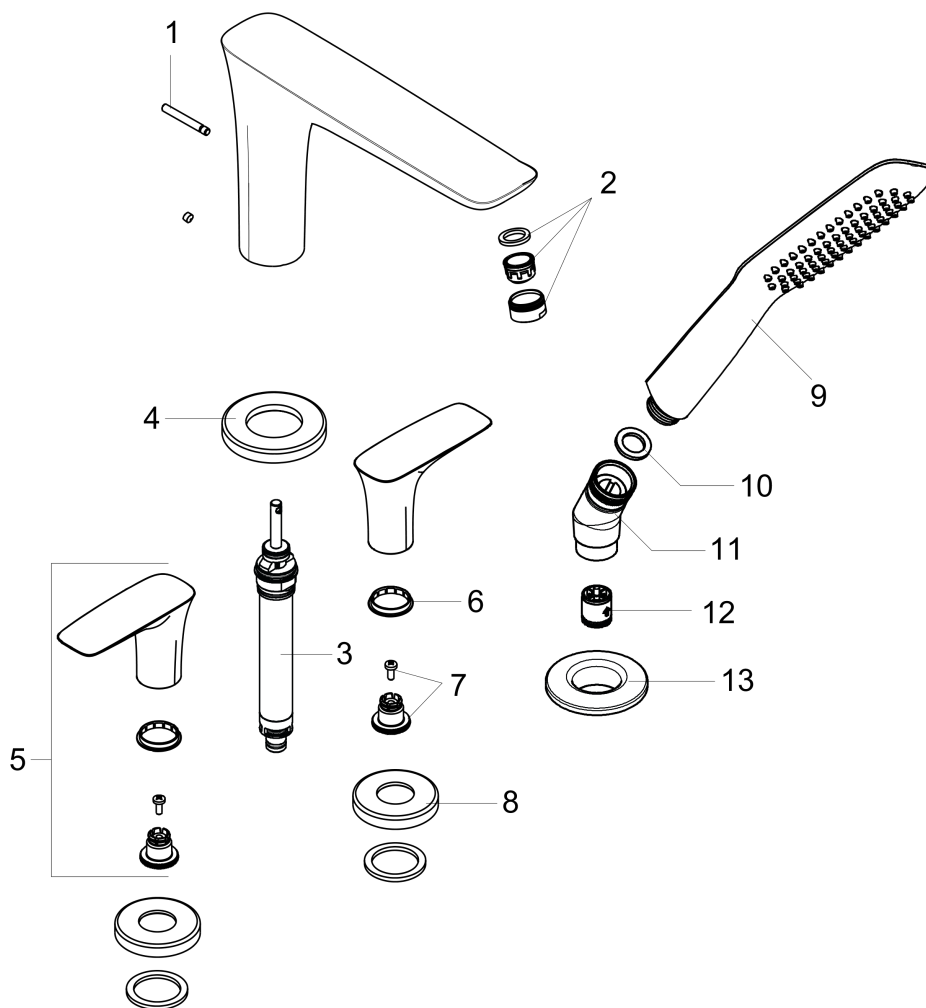

PuraVida

PuraVida 4-Hole Roman Tub Set Trim

Finishes : **chrome** Part no. : **15446001**

Description

Features

- Flow: 6 GPM
- 90° ceramic valves
- Solid brass
- Diverter for handshower

Comprised of

- Raindance Select E 120 AIR Green 3-Jet Handshower, 2.0 GPM (#04528USA)

Required accessories

- Rough, 4-Hole Roman Tub Set (#06646USA)

Item details

List Price \$ 1,200.00

Technology

Compliance

Product image

Scale drawing

PuraVida

PuraVida 4-Hole Roman Tub Set Trim

Finishes : chrome Part no. : 15446001

Exploded drawing

Year of production: >04/11

PuraVida

PuraVida 4-Hole Roman Tub Set Trim

Finishes : **chrome** Part no. : **15446001**

Spare parts list

Year of production: >04/11

Pos.	Description	Part no.	Price	PU
1	diverter knob	98707000	-	1
2	aerator swivelling M24x1 (30 l/min)	95565000	-	1
3	selector assy	96775000	-	1
4	escutcheon Ø 70 mm	97779000	-	1
5	handle	95818000	-	1
6	set of color-rings cold / hot water	95819000	-	1
7	handle fixing set	94184000	-	1
8	escutcheon	31098000	-	1
9	handshower	28558001	-	1
10	filter packing	94246000	-	1
11	shower holder	28071000	-	1
12	set of non return valves DW 15	94074000	-	1
13	escutcheon Ø 52 mm	97159000	-	1