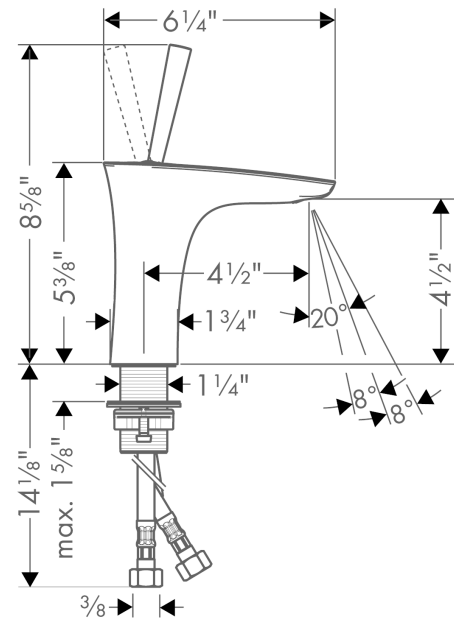

PuraVida

PuraVida 110 Single-Hole Faucet without Pop-Up

Finishes : **chrome** Part no. : **15070001**

Description

Features

- Solid brass
- Laminar spray
- Flow: 1.2 GPM
- Joystick ceramic cartridge
- Pop-up assembly not included

Item details

List Price

\$ 570.00

Technology

Compliance

Product image

Scale drawing

PuraVida

PuraVida 110 Single-Hole Faucet without Pop-Up

Finishes : **chrome** Part no. : **15070001**

Spare parts list

Year of production: >07/16

Pos.	Description	Part no.	Price	PU
1	escutcheon Ø 37 mm	95288000	-	1
2	O-ring 33x1,5	98164000	-	1
3	handle	95287000	-	1
4	nut	97157000	-	1
5	cartridge, assy	96339000	-	1
6	O-ring 21,95x1,78	95169000	-	1
7	adapter for cartridge	95289000	-	1
8	aerator M24x1 (4,5 l/min)	92880000	-	1
9	flat seal	98749000	-	1
10	fixing set (Ø 32)	13961000	-	1
11	connection hose 17½" M8x0,75 G3/8	95141001	-	1
12	hollow set screw M4x6	97767000	-	1
a	O-ring 26x2	98147000	-	1
b	O-Ring 30x2	98186000	-	1
c	O-ring 30x1,5	98433000	-	1
d	service tool	95661000	-	1
e	service tool for disassembling the handle	92124000	-	1
f	fixation extension 35 mm	13898000	-	1