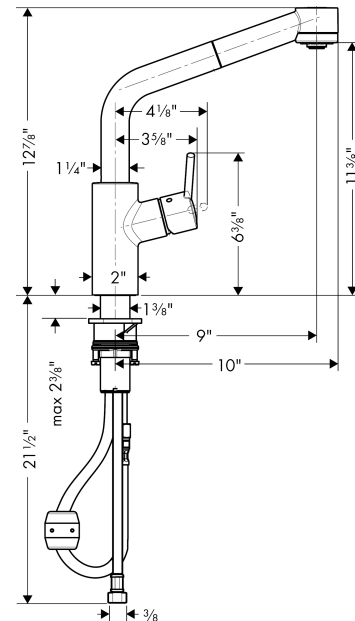

### Features

- Swivel range 150°
- Full and needle spray
- Locking spray diverter (reverts to default spray mode upon valve closing)
- Flow: 1.75 GPM
- Ceramic cartridge
- 3/8" hoses

## Scale drawing

**Talis S**  
**Talis S 2-Spray SemiArc Kitchen Faucet, Pull-Out**  
Finishes : **chrome**    Part no. : **04247000**

## Exploded drawing

Year of production: >08/10

**Talis S**  
**Talis S 2-Spray SemiArc Kitchen Faucet, Pull-Out**  
 Finishes : **chrome**    Part no. : **04247000**

## Spare parts list

Year of production: >08/10

Pos.	Description	Part no.	Price	PU
1	handle	95560000	-	1
2	handspray	97999801	-	1
3	set of non return valves DW 15	94074000	-	1
4	non return valve	95340000	-	1
5	flange	96468000	-	1
6	nut	97209000	-	1
7	cartridge, assy	92730000	-	1
8	locking screw for handle	95140000	-	1
9	seal	95008000	-	1
10	connection hose 600 mm M10x1	95561000	-	1
11	hose 1,50 m	88624000	-	1
12	weight	98551000	-	1
13	fixing set (Ø 34)	95049000	-	1
14	support	97523000	-	1
15	connection hose 35½" M8x0,75 3/8"	96316001	-	1
16	filter	97735000	-	1
17	aerator M24x1 (15 l/min)	13913000	-	1
18	screw cover	96338000	-	1