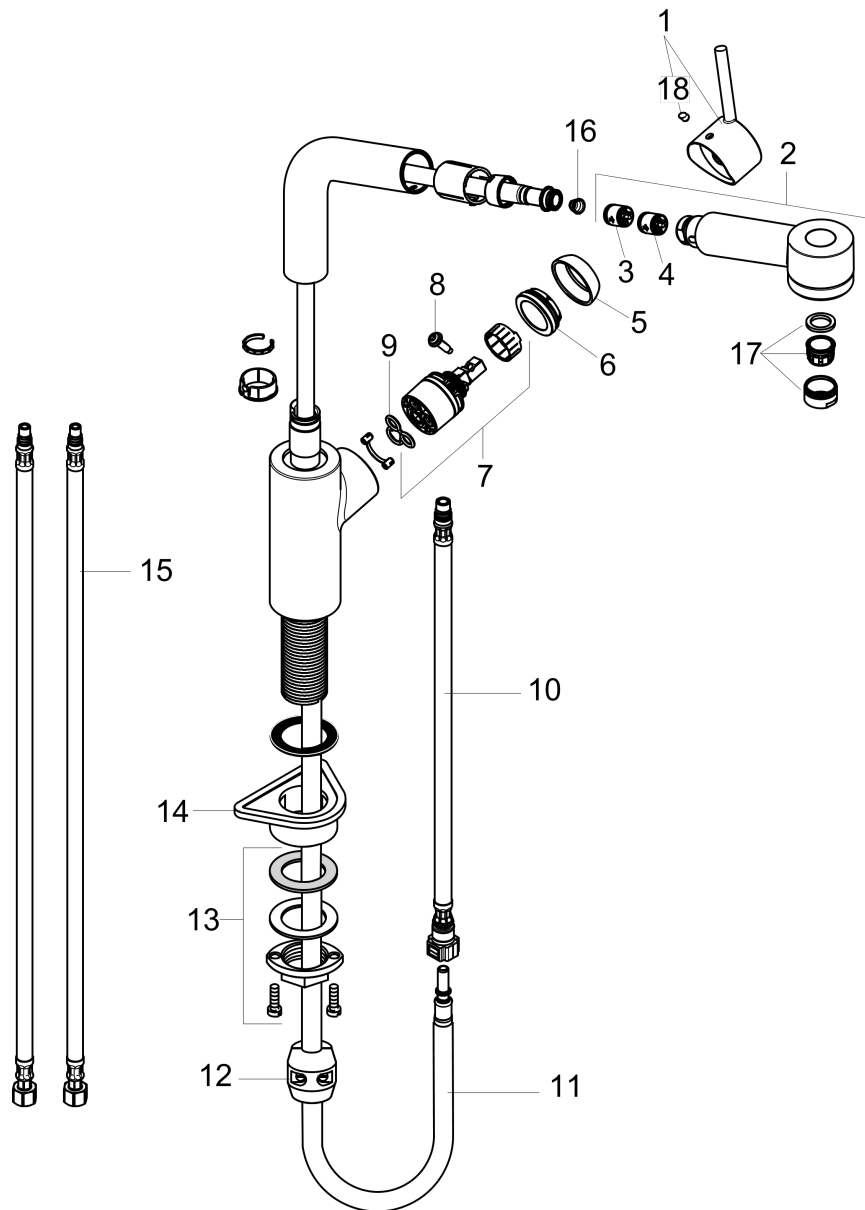

### Features

- Swivel range 150°
- Full and needle spray
- Locking spray diverter (reverts to default spray mode upon valve closing)
- Flow: 1.75 GPM
- Ceramic cartridge
- 3/8" hoses

## Scale drawing

**Talis S**  
**Talis S 2-Spray SemiArc Kitchen Faucet, Pull-Out**  
Finishes : **chrome**    Part no. : **04247000**

## Exploded drawing

Year of production: >08/10

**Talis S**  
**Talis S 2-Spray SemiArc Kitchen Faucet, Pull-Out**  
 Finishes : **chrome**    Part no. : **04247000**

## Spare parts list

Year of production: >08/10

Pos.	Description	Part no.	Price	PU
1	handle	95560000	-	1
2	handspray	97999801	-	1
3	set of non return valves DW 15	94074000	-	1
4	non return valve	95340000	-	1
5	flange	96468000	-	1
6	nut	97209000	-	1
7	cartridge, assy	92730000	-	1
8	locking screw for handle	95140000	-	1
9	seal	95008000	-	1
10	connection hose 600 mm M10x1	95561000	-	1
11	hose 1,50 m	88624000	-	1
12	weight	98551000	-	1
13	fixing set (Ø 34)	95049000	-	1
14	support	97523000	-	1
15	connection hose 35½" M8x0,75 3/8"	96316001	-	1
16	filter	97735000	-	1
17	aerator M24x1 (15 l/min)	13913000	-	1
18	screw cover	96338000	-	1