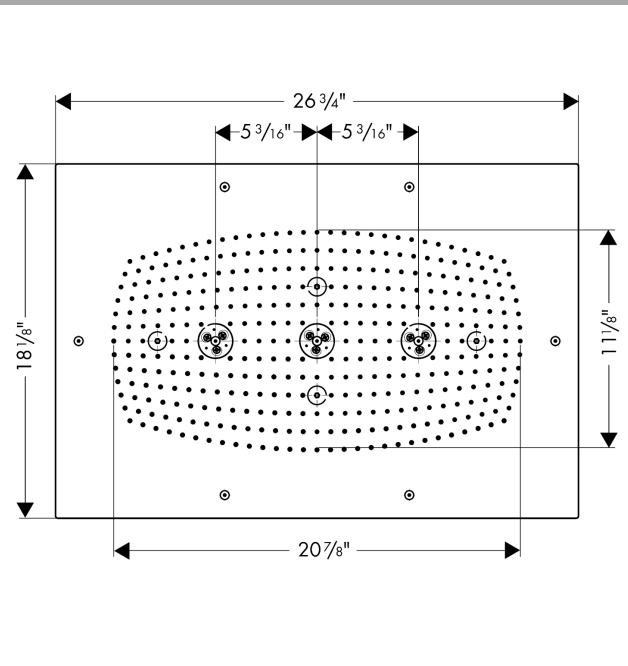

Raindance

Raindance Imperial Square AIR Showerhead Trim

Finishes : **chrome** Part no. : **28417001**

Description

Features

- 358 no-clog spray channels
- Spray modes: RainAir, WhirlAir
- Flow: 2.5 GPM
- Requires 3 supply lines
- Fully-finished matching spray face

Comprised of

- Rough, Quattro Green 3-Way Diverter (no shared function), 3/4" (#15936USA)

Required accessories

- Raindance Imperial Square AIR Basic Set (#28414USA)

Item details

List Price \$ 6,630.00

Technology

Compliance

Product image

Scale drawing

Raindance
Raindance Imperial Square AIR Showerhead Trim
Finishes : **chrome** Part no. : **28417001**

Exploded drawing

Year of production: >01/09

Raindance

Raindance Imperial Square AIR Showerhead Trim