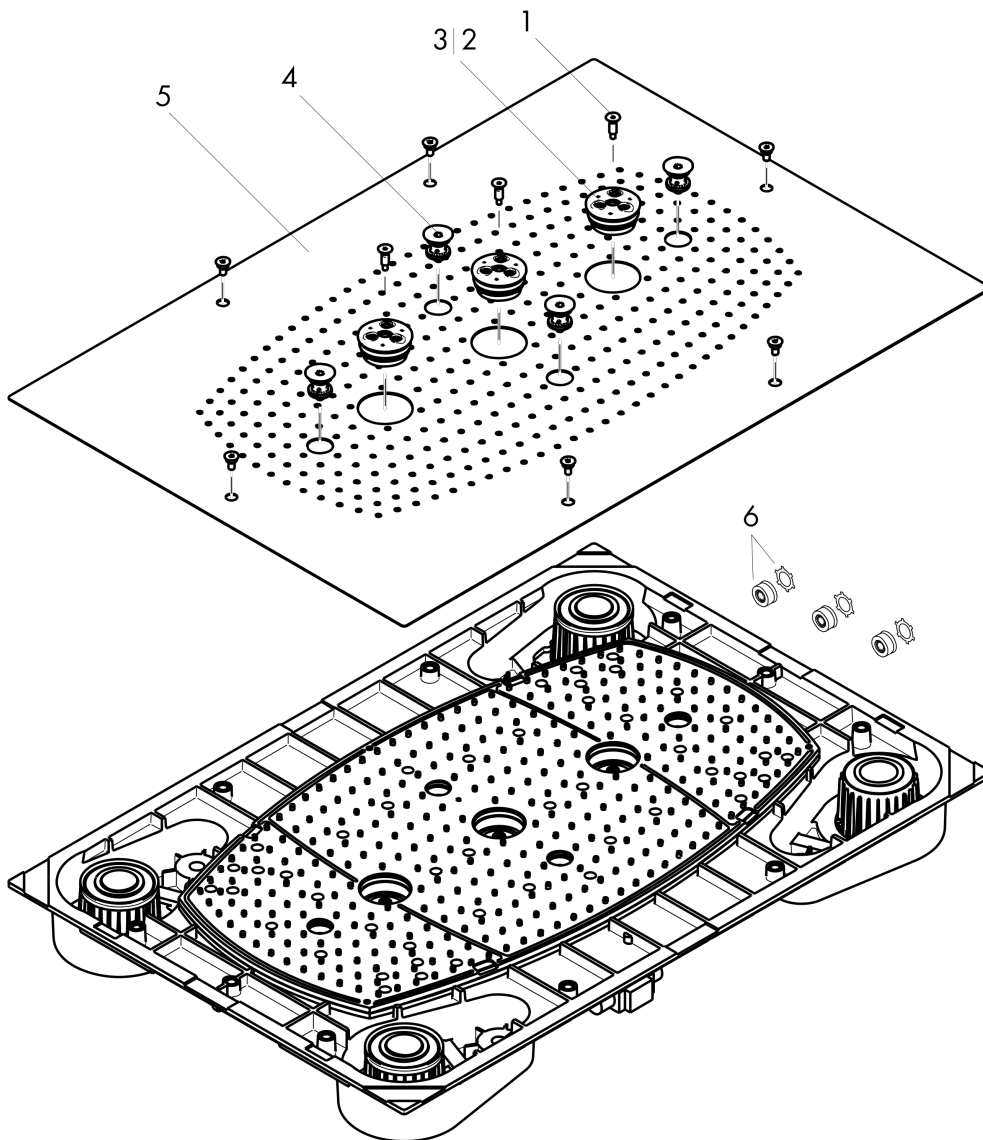

Raindance

Raindance Imperial Square AIR Showerhead Trim

Finishes : **chrome** Part no. : **28417001**

Description

Features

- 358 no-clog spray channels
- Spray modes: RainAir, WhirlAir
- Flow: 2.5 GPM
- Requires 3 supply lines
- Fully-finished matching spray face

Comprised of

- Rough, Quattro Green 3-Way Diverter (no shared function), 3/4" (#15936USA)

Required accessories

- Raindance Imperial Square AIR Basic Set (#28414USA)

Item details

List Price \$ 6,630.00

Technology

Compliance

Product image

Scale drawing

Raindance
Raindance Imperial Square AIR Showerhead Trim
Finishes : **chrome** Part no. : **28417001**

Exploded drawing

Year of production: >01/09

Raindance

Raindance Imperial Square AIR Showerhead Trim

Finishes : **chrome** Part no. : **28417001**

Spare parts list

Year of production: >01/09

| Pos. | Description | Part no. | Price | PU |
|------|-----------------------------------|----------|-------|----|
| 1 | screw | 97723000 | - | 1 |
| 2 | spray body | 97724000 | - | 1 |
| 3 | O-ring 15x2 | 98163000 | - | 1 |
| 4 | air jet | 97725000 | - | 1 |
| 5 | cover plate | 95138000 | - | 1 |
| 6 | set of non return valves DW 15 | 97350000 | - | 1 |
| a | air jet (special set without air) | 98871000 | - | 1 |
| b | stickers for symbols | 97218610 | - | 1 |
| c | spray insert | 92125000 | - | 1 |