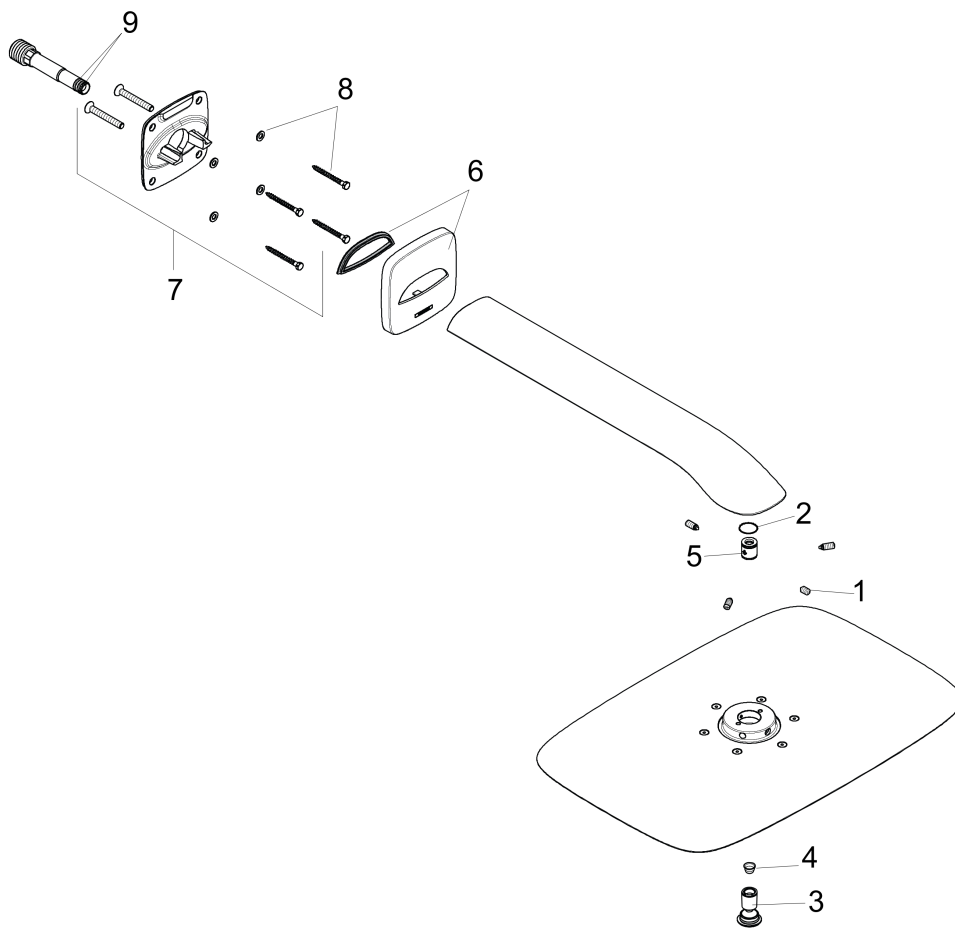

#### Product image

#### Scale drawing

PuraVida

PuraVida 400 AIR 1-Jet Showerhead with Showerarm

Finishes : **chrome** Part no. : **27437001**

## Exploded drawing

Year of production: >06/12

**PuraVida**

**PuraVida 400 AIR 1-Jet Showerhead with Showerarm**

Finishes : **chrome**    Part no. : **27437001**

**Spare parts list**

Year of production: >06/12

Pos.	Description	Part no.	Price	PU
1	hollow set screw M6x10 DIN 914	96526000	-	1
2	O-ring 15x1,5	92118000	-	1
3	air jet	95416000	-	1
4	filter	97735000	-	1
5	set of non return valves DW 15	94074000	-	1
6	escutcheon	95415000	-	1
7	wall flange	95746000	-	1
8	mounting set	98716000	-	1
9	O-ring 9x2	98119000	-	1
a	spray body	92290000	-	1